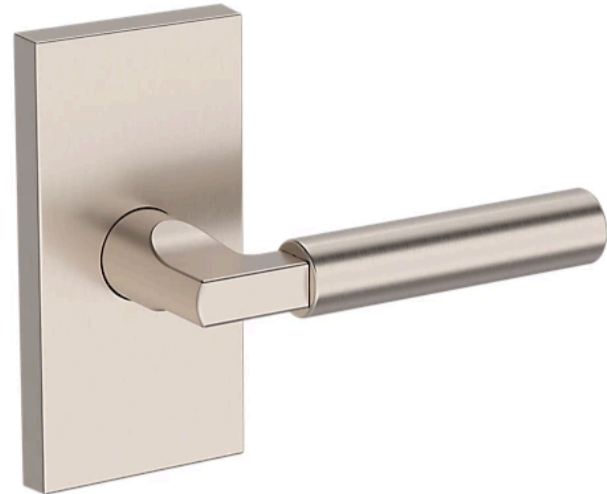

LAKE FOREST LEVER WITH CONTEMPORARY 5" ROSE- PASSAGE

NEW

RESERVE PORTFOLIO

Model Number:
PS.LKF.R.CFR.150

SEE BELOW FOR ADDITIONAL FUNCTIONS

Key Features

Crafted from solid brass and built to last, Reserve is made for real life. With premium finishes, this is

- ✓ hardware that holds up and stands out. High performance meets high style, made to live as boldly as you do.

Reserve by Baldwin is made to fit. It works with

- ✓ standard door preps and includes an adjustable latch for either a 2-3/8" or 2-3/4" backset. Designed to fit door thicknesses from 1-3/8" to 1-3/4" with ease.

The 150 Satin Nickel finish is soft, sleek, and effortlessly

- ✓ versatile—made to pair seamlessly with Baldwin's 056 Lifetime Satin Nickel finish.

Bold and architectural. Lake Forrest blends crisp

- ✓ geometry with a strong cylindrical form for a look that feels structured, modern, and unapologetically sleek.

all measurements in inches

SPECIFICATIONS

| | |
|-------------------------------|-------------------------|
| LOCK TYPE | <i>Tubular</i> |
| STYLE | <i>Contemporary</i> |
| LOCK FUNCTION | <i>Passage</i> |
| BACKSET SIZE | <i>Adjustable</i> |
| MAXIMUM DOOR THICKNESS | <i>2</i> |
| MINIMUM DOOR THICKNESS | <i>1-3/8</i> |
| PARTIAL MODEL | <i>PS.LKF.R.CFR.150</i> |
| LEVER HANDING | <i>Reversible</i> |
| LEVER ROSE SHAPE | <i>Rectangular</i> |
| CROSS BORE | <i>2-1/8"</i> |