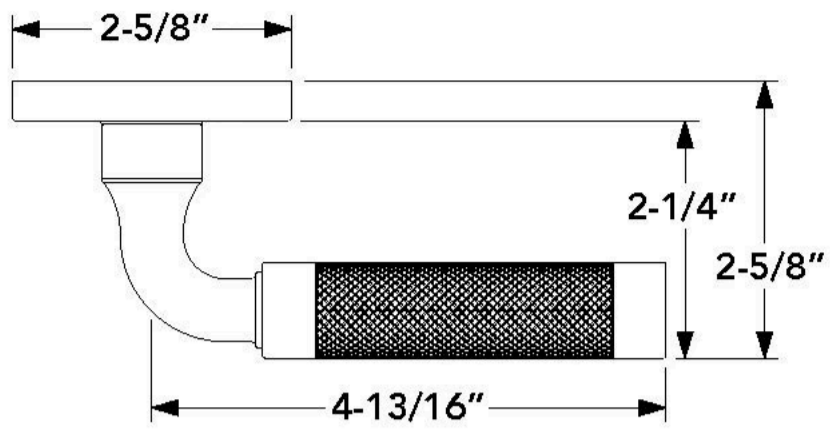

*Lifetime  
(PVD)  
Satin  
Brass -  
044*

*Satin  
Black -  
190*

*Oil  
Rubbed  
Bronze -  
102*

*Venetian  
Bronze -  
112*

*Non-  
lacquered  
Brass -  
031*

*all measurements in inches*

## SPECIFICATIONS

<b>LOCK FUNCTION</b>	<i>Privacy</i>
<b>LEVER GRIP LENGTH</b>	<i>4.8125</i>
<b>PROJECTION</b>	<i>2-9/16</i>

18761 Da Vinci · Lake Forest · California · 82810 · 1.800.566.1986 · BaldwinHardware.com · 613883S