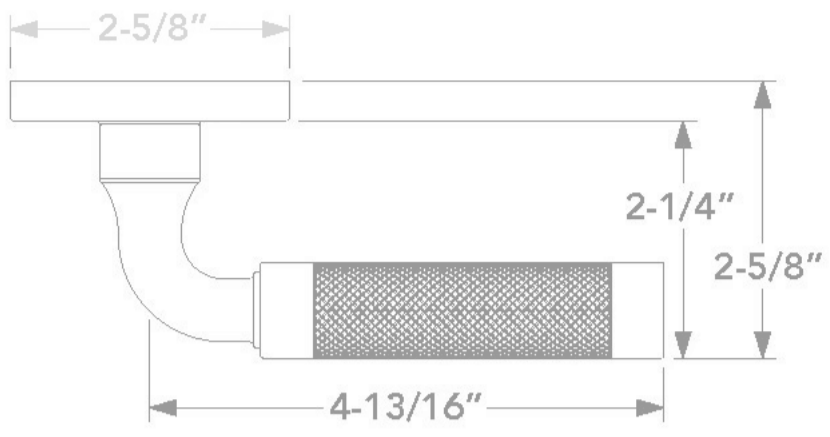

L032 CURVED KNURLED GRAMERCY WITH 5046 ROSE - PASSAGE

QUICK

ESTATE PORTFOLIO

Model Number:
L032.260.PASS

SEE BELOW FOR ADDITIONAL FUNCTIONS

Key Features

- ✓ Designed for interior doors that require a latch closure.
- ✓ Compatible with 1-3/8" and 1-3/4" thick doors.
- ✓ Passage sets include everything needed to complete your installation in one box—a 2-3/8" and 2-3/4" adjustable backset latch, full lip strike, t-strike, universal dust box, and pre-bore adaptor.
- ✓ Crafted exclusively by Baldwin, the Gramercy Lever balances structure and comfort with a smooth, rounded handle and angular shank.

Satin
Black -
190

Oil
Rubbed
Bronze -
102

Venetian
Bronze -
112

Non-
lacquered
Brass -
031

Vintage
Brass -
033

all measurements in inches

SPECIFICATIONS

LOCK FUNCTION	Passage
BACKSET SIZE	Adjustable
LEVER GRIP LENGTH	4.8125
PROJECTION	2-9/16
MAXIMUM DOOR THICKNESS	1-3/4
MINIMUM DOOR THICKNESS	1-3/8
LEVER HANDING	Reversible
LEVER ROSE SHAPE	Round