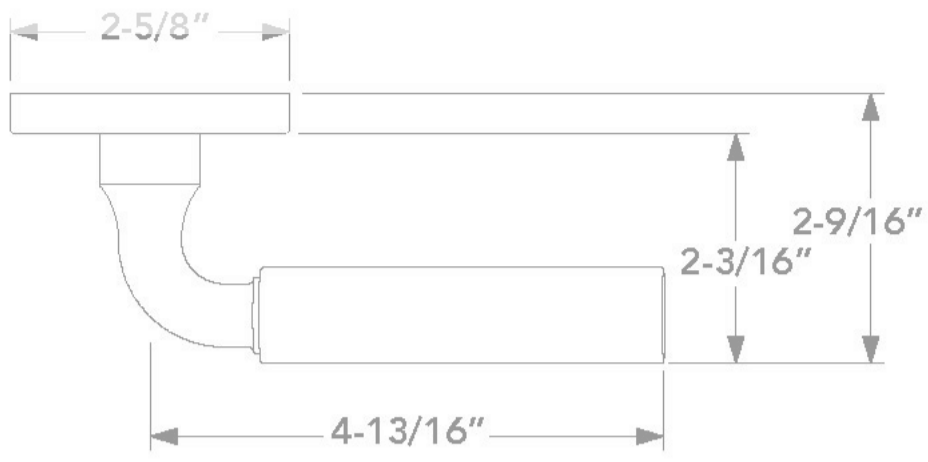

Lifetime  
(PVD)  
Satin  
Brass -  
044

Satin  
Black -  
190

Oil  
Rubbed  
Bronze -  
102

Venetian  
Bronze -  
112

Non-  
lacquered  
Brass -  
031

Vintage  
Brass -  
033

*all measurements in inches*

## SPECIFICATIONS

<b>STYLE</b>	Transitional
<b>LOCK FUNCTION</b>	Passage
<b>BACKSET SIZE</b>	Adjustable
<b>LEVER GRIP LENGTH</b>	4.8125
<b>PROJECTION</b>	2-9/16
<b>PARTIAL MODEL</b>	L031.260.PASS

18761 Da Vinci · Lake Forest · California · 82810 · 1.800.566.1986 · BaldwinHardware.com · 613883S