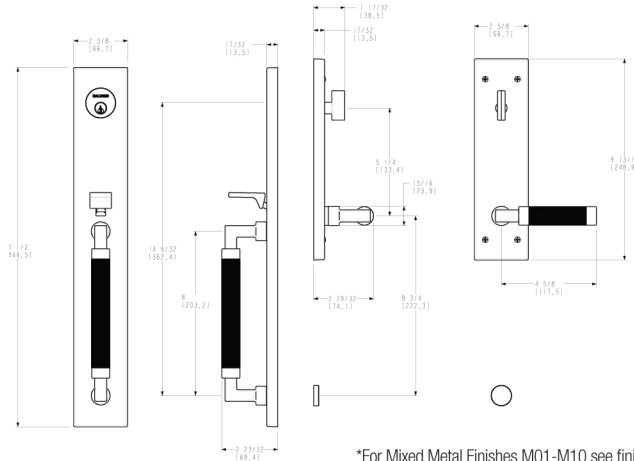

ENTRANCE SETS, TUBULAR

Gramercy Knurled Full Escutcheon Handleset Emergency Egress w/ L030 Lever

003, 031, 033, 044 M01, M02, M03,
050, 055, 056, 060 M04, M05, M06,
076, 102, 112, M07, M08, M09,
190, 260, 402 M10

Item #	Description	Wt.
85317.xxx.RENT	Single cylinder handleset w/ lever, emergency egress – RH Entry	14.1
85317.xxx.LENT	Single cylinder handleset w/ lever, emergency egress – LH Entry	14.1
85317.xxx.RFD	Full dummy set with lever – RH Dummy	12
85317.xxx.LFD	Full dummy set with lever – LH Dummy	12
85317.xxx.ENTRX	Single cylinder handleset minus lever	14.2
85317.xxx.FDX	Full dummy set minus lever	11.1

NOTE: Active THK Door Kit 5399.xxx C, Dummy THK Door Kit 5399.xxx.D, & Replacement Cylinder 8031.xxx.KD22

TUBULAR
HANDLESETS

Hollywood Hills Sectional Trim w/ K008 Knob

003, 031, 033, 044
050, 055, 056, 060
076, 102, 112,
190, 260, 402

Item #	Description	Wt.
85310.xxx.ENTR	Single cylinder handleset with knob	7
85310.xxx.DBLC	Double cylinder handleset w/ knob	7
85310.xxx.FD	Full dummy set with knob	6
85310.xxx.ENTRX	Single cylinder handleset minus knob	
85310.xxx.FDX	Full dummy minus knob	