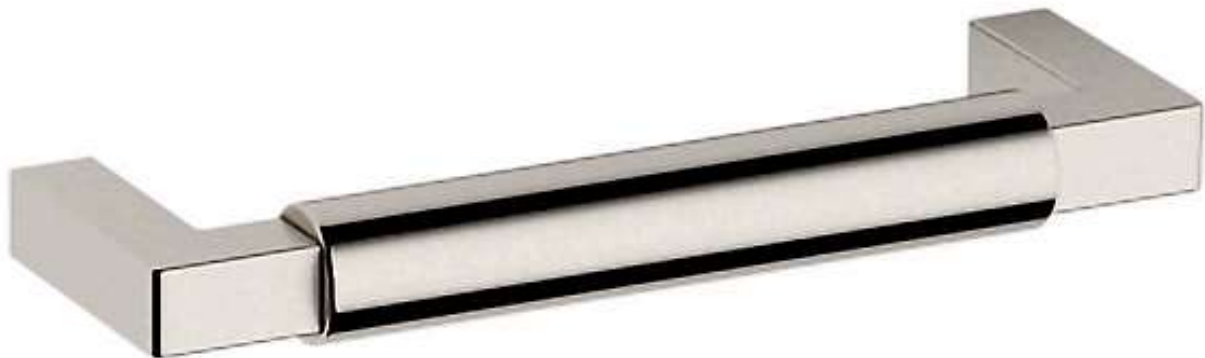

4431 GRAMERCY PULL

4" CTC

SPECIFICATIONS

STYLE	Contemporary
PROJECTION	1.34

4431 GRAMERCY PULL

4" CTC

ESTATE PORTFOLIO

Model Number:
4431.150.BIN

Key Features

- ✓ Designed to match the design of the stunning L029 or L030 lever, the sharp corners married with the round pulls makes for a bold pull that won't go unnoticed.

FINISHES OPTIONS

Satin Nickel - 150, US15

Lifetime (PVD) Polished Nickel - 055

Polished Chrome - 260

Lifetime (PVD) Satin Brass - 044

Satin Black - 190

Venetian Bronze - 112, 11P

Non-lacquered Brass - 031

all measurements in inches

SPECIFICATIONS