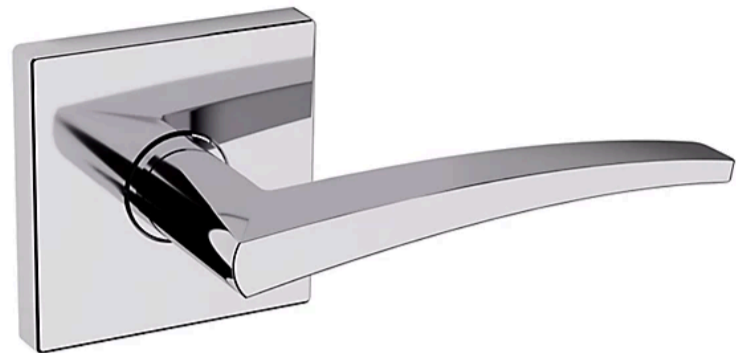

L022 LEVER WITH R017 ROSE- PASSAGE

ALSO AVAILABLE IN PRIVACY AND DUMMY SETS

ESTATE PORTFOLIO

Model Number:
L022.260.PASS

SEE BELOW FOR ADDITIONAL FUNCTIONS

Key Features

- ✓ Designed for interior doors that require a latch closure.
- ✓ Compatible with 1-3/8" and 1-3/4" thick doors.
- ✓ Passage sets include everything needed to complete your installation in one box—a 2-3/8" and 2-3/4" adjustable backset latch, full lip strike, t-strike, universal dust box, and pre-bore adaptor.
- ✓ Crafted exclusively by Baldwin.

Venetian
Bronze -
112

all measurements in inches

SPECIFICATIONS

LOCK TYPE	Tubular
STYLE	Contemporary
LOCK FUNCTION	Passage
BACKSET SIZE	2-3/8
LEVER GRIP LENGTH	4.5
PROJECTION	2.8

18761 Da Vinci · Lake Forest · California · 82810 · 1.800.566.1986 · BaldwinHardware.com · 613883S