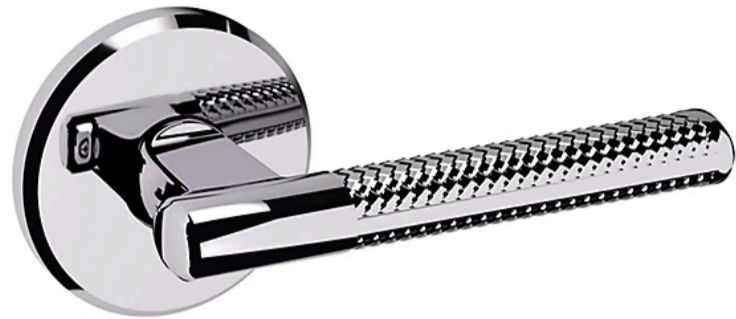

L015 LEVER WITH R016 ROSE- PASSAGE

ALSO AVAILABLE IN PRIVACY AND DUMMY SETS

ESTATE PORTFOLIO

Model Number:
L015.260.PASS

SEE BELOW FOR ADDITIONAL FUNCTIONS

Key Features

- ✓ Designed for interior doors that require a latch closure.
- ✓ Compatible with 1-3/8" and 1-3/4" thick doors.
- ✓ Passage sets include everything needed to complete your installation in one box—a 2-3/8" and 2-3/4" adjustable backset latch, full lip strike, t-strike, universal dust box, and pre-bore adaptor.
- ✓ Crafted exclusively by Baldwin.

FINISHES OPTIONS

Lifetime
(PVD)
Satin
Nickel -
056

Lifetime
(PVD)
Graphite
Nickel -
076

Lifetime
(PVD)
Polished
Nickel -
055

**Polished
Chrome -
260**

Lifetime
(PVD)
Satin
Brass -
044

Satin
Black -
190

Oil
Rubbed
Bronze -
102

Venetian
Bronze -
112

all measurements in inches

SPECIFICATIONS

LOCK TYPE	Tubular
STYLE	Contemporary
LOCK FUNCTION	Passage
BACKSET SIZE	2-3/8
LEVER GRIP LENGTH	4.375
PROJECTION	2.41

18761 Da Vinci · Lake Forest · California · 82810 · 1.800.566.1986 · BaldwinHardware.com · 613883S