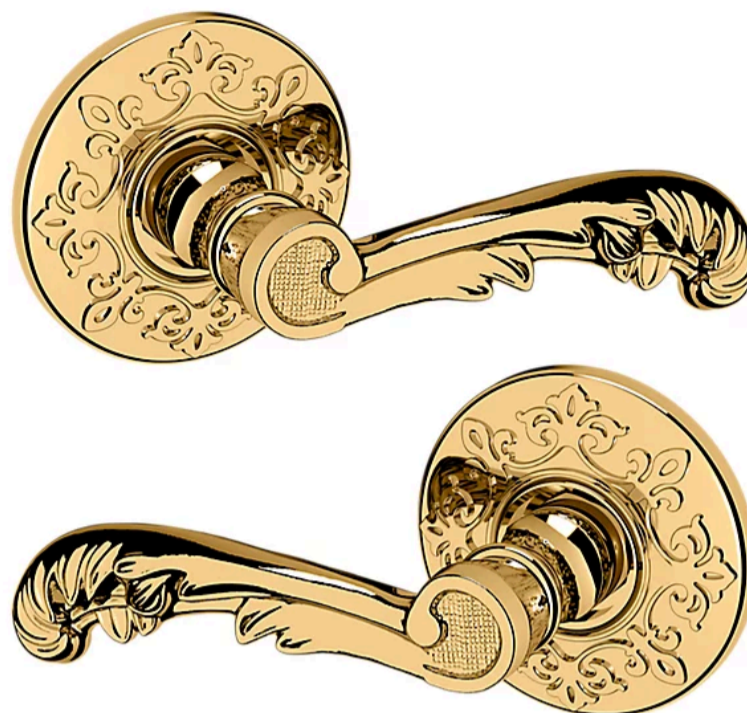

5121 LEVER WITH R012 ROSE- PASSAGE

ALSO AVAILABLE IN PRIVACY AND DUMMY SETS

ESTATE PORTFOLIO

Model Number:
5121.003.PASS

SEE BELOW FOR ADDITIONAL FUNCTIONS

Key Features

- ✓ Designed for interior doors that require a latch closure.
- ✓ Compatible with 1-3/8" and 1-3/4" thick doors.
- ✓ Passage sets include everything needed to complete your installation in one box—a 2-3/8" and 2-3/4" adjustable backset latch, full lip strike, t-strike, universal dust box, and pre-bore adaptor.
- ✓ Crafted exclusively by Baldwin.

FINISHES OPTIONS

Lifetime
(PVD)
Satin
Nickel -
056

Lifetime
(PVD)
Graphite
Nickel -
076

Lifetime
(PVD)
Polished
Nickel -
055

Polished
Chrome -
260

**Lifetime
(PVD)
Polished
Brass -
003**

Lifetime
(PVD)
Satin
Brass -
044

Satin
Black -
190

Oil
Rubbed
Bronze -
102

Venetian
Bronze -
112

Non-
lacquered
Brass -
031

Vintage
Brass -
033

all measurements in inches

SPECIFICATIONS

LOCK TYPE	Tubular
STYLE	Traditional
LOCK FUNCTION	Passage
BACKSET SIZE	2-3/8
LEVER GRIP LENGTH	3.75
PROJECTION	2.125