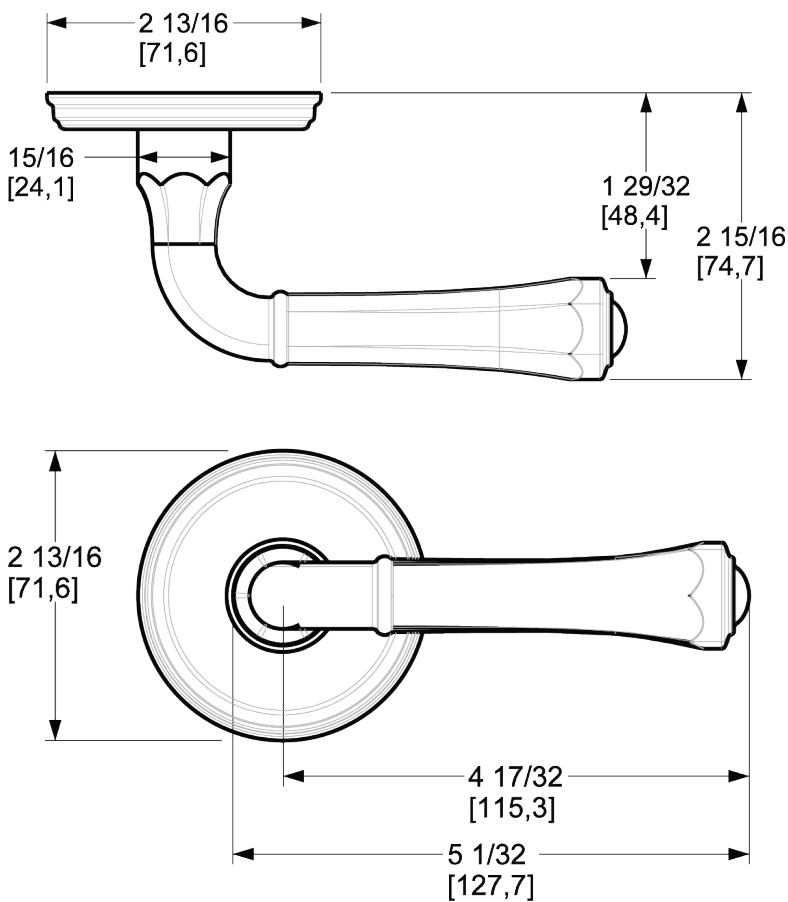

# BALDWIN®

ESTATE™

5113 LEVER W/ 5078 ROSE

# 5113 LEVER W/ 5078 ROSE

PRE CONFIGURED SET

## SPECIFICATIONS

- Solid Forged Brass Trim
- Concealed Fasteners
- 28-degree Solid Brass Latch
- 2.125" Bore x 2.375" Backset with Full Lip Strike
- 1.375"-1.75" thick doors
- PASS, PRIV, FD, HD
- UL Kit Available

## DIMENSIONS