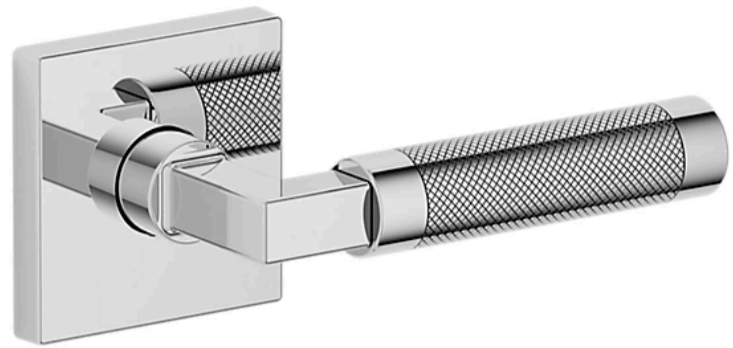

# L030 KNURLED GRAMERCY WITH R017 ROSE - PASSAGE

QUICK

## Key Features

- ✓ Designed for interior doors that require a latch closure.
- ✓ Compatible with 1-3/8" and 1-3/4" thick doors.

Passage sets include everything needed to complete your installation in one box—a 2-3/8" and 2-3/4" adjustable backset latch, full lip strike, t-strike, universal dust box, and pre-bore adaptor.

- ✓ Crafted exclusively by Baldwin, the Knurled Gramercy Lever balances structure and comfort with a smooth, rounded handle and angular shank.

## SPECIFICATIONS

<b>STYLE</b>	Contemporary
<b>LOCK FUNCTION</b>	Passage
<b>BACKSET SIZE</b>	Adjustable
<b>LEVER GRIP LENGTH</b>	4.8125
<b>PROJECTION</b>	2-9/16
<b>MAXIMUM DOOR THICKNESS</b>	1-3/4
<b>MINIMUM DOOR THICKNESS</b>	1-3/8
<b>LEVER HANDING</b>	Reversible
<b>LEVER ROSE SHAPE</b>	Square