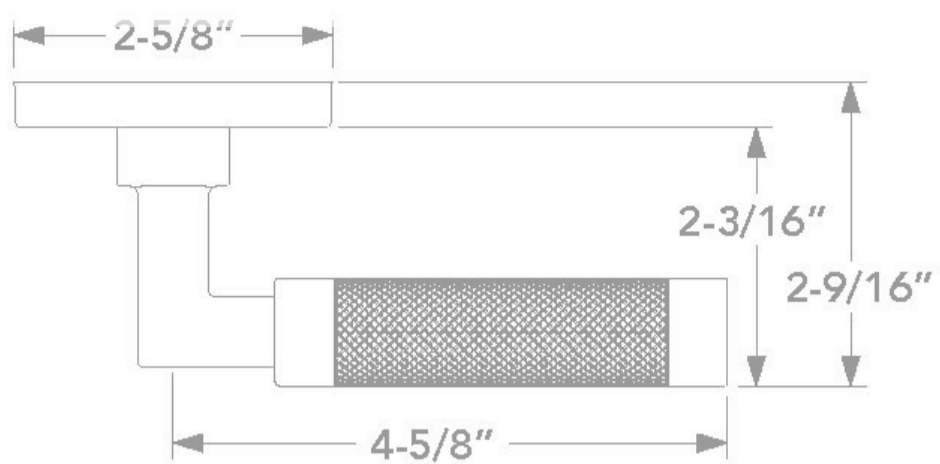

Lifetime  
(PVD)  
Satin  
Brass -  
044

Satin  
Black -  
190

Oil  
Rubbed  
Bronze -  
102

Venetian  
Bronze -  
112

Non-  
lacquered  
Brass -  
031

Vintage  
Brass -  
033

all measurements in inches

## SPECIFICATIONS

<b>STYLE</b>	Contemporary
<b>LOCK FUNCTION</b>	Passage
<b>BACKSET SIZE</b>	Adjustable
<b>LEVER GRIP LENGTH</b>	4.8125
<b>PROJECTION</b>	2-9/16
<b>MAXIMUM DOOR THICKNESS</b>	1-3/4
<b>MINIMUM DOOR THICKNESS</b>	1-3/8
<b>LEVER HANDING</b>	Reversible
<b>LEVER ROSE SHAPE</b>	Square