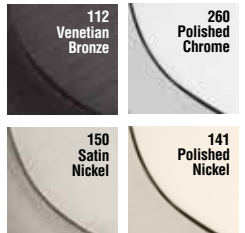

TRADITIONAL

CONTEMPORARY

RUSTIC

HANDLESETS

HANDLESET SPECIFICATIONS

Door Preparation	2-1/8" cross bore for both deadbolt and grip. 1" edge bore for both grip latch and deadbolt latch.
Door Thickness	1-3/4" to 2" standard. Up to 2-1/2" doors optional through thick door option or service part kit. 1-3/8" to 1-3/4" thin door option available for Napa and Westcliff styles only.
Cylinder	Baldwin C-Keyway standard. SmartKey® re-key technology optional.
Backset	Adjustable 2-3/8" or 2-3/4".
Front & Latch	Square Corner Adjustable (SL) standard. Round Corner (RL), Drive-In (DL), or 6 Way Adjustable (6L) optional.
Strike	Square Corner (SS) standard. Round Corner (RS), or Dual Strike (DS) optional. Extended Lip strike shipped with all thick door locks (ES).
Latch Bolt	Deadbolt features 1" throw brass bolt latch. Grip offers 1/2" passage/privacy function bolt.
Handing	Handing only required when ordering lever interior style.
ANSI/BHMA	Deadbolt tested to exceed ANSI/BHMA Grade 2 security.
ADA	N/A
UL	20-minute certified UL option available.

FUNCTIONS

Single Cylinder (SC)

Double Cylinder (DC)

Full Dummy (FD)

FINISHES

003 Polished Brass

049 Matte Brass & Black

112 Venetian Bronze

141 Polished Nickel

150 Satin Nickel

152 Matte Antique Nickel

260 Polished Chrome

481 Dark Bronze

492 White Bronze

HANDLESET DIMENSIONS

Sectional