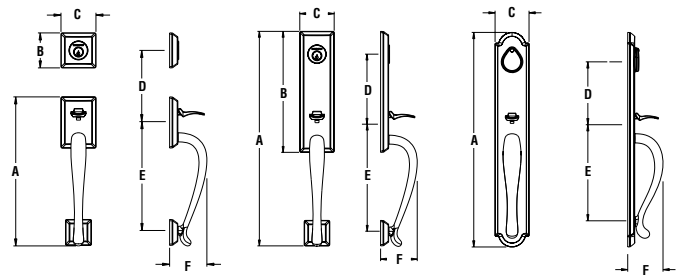

TRADITIONAL

CONTEMPORARY

RUSTIC

HANDLESETS

HANDLESET SPECIFICATIONS

Door Preparation	2-1/8" cross bore for both deadbolt and grip. 1" edge bore for both grip latch and deadbolt latch.
Door Thickness	1-3/4" to 2" standard. Up to 2-1/2" doors optional through thick door option or service part kit. 1-3/8" to 1-3/4" thin door option available for Napa and Westcliff styles only.
Cylinder	Baldwin C-Keyway standard. SmartKey® re-key technology optional.
Backset	Adjustable 2-3/8" or 2-3/4".
Front & Latch	Square Corner Adjustable (SL) standard. Round Corner (RL), Drive-In (DL), or 6 Way Adjustable (6L) optional.
Strike	Square Corner (SS) standard. Round Corner (RS), or Dual Strike (DS) optional. Extended Lip strike shipped with all thick door locks (ES).
Latch Bolt	Deadbolt features 1" throw brass bolt latch. Grip offers 1/2" passage/privacy function bolt.
Handing	Handing only required when ordering lever interior style.
ANSI/BHMA	Deadbolt tested to exceed ANSI/BHMA Grade 2 security.
ADA	N/A
UL	20-minute certified UL option available.

141 Polished Nickel

150 Satin Nickel

152 Matte Antique Nickel

260 Polished Chrome

481 Dark Bronze

492 White Bronze

HANDLESET DIMENSIONS

Sectional

3/4 Escutcheon

Full Escutcheon

SECTIONAL

	COL	NAP	WES	LAJ	ADI
A	12"	11-1/2"	12-1/16"	12-15/32"	12-1/16"
B	3-29/32"	2-11/16"	3-13/32"	3-11/32"	3-7/8"
C	2-11/16"	2-11/16"	2-11/16"	2-11/16"	2-11/16"
D	Adjustable	Adjustable	Adjustable	Adjustable	Adjustable
E	8-13/32"	8-13/32"	8-13/32"	8-13/32"	8-13/32"
F	2-7/8"	2-7/8"	3-1/16"	2-13/32"	3-3/32"

3/4 ESCUTCHEON

	CHE	DEL	ELI	NEW
A	18-9/32"	16-27/32"	18-5/8"	17-5/8"
B	10-13/16"	9-1/2"	10-5/16"	10-5/16"
C	3-5/32"	2-11/16"	2-11/16"	2-11/16"
D	5-1/2"	5-1/2"	5-1/2"	5-1/2"
E	8-13/32"	8-13/32"	8-13/32"	8-13/32"
F	2-7/8"	2-7/8"	3-4/32"	3-1/16"