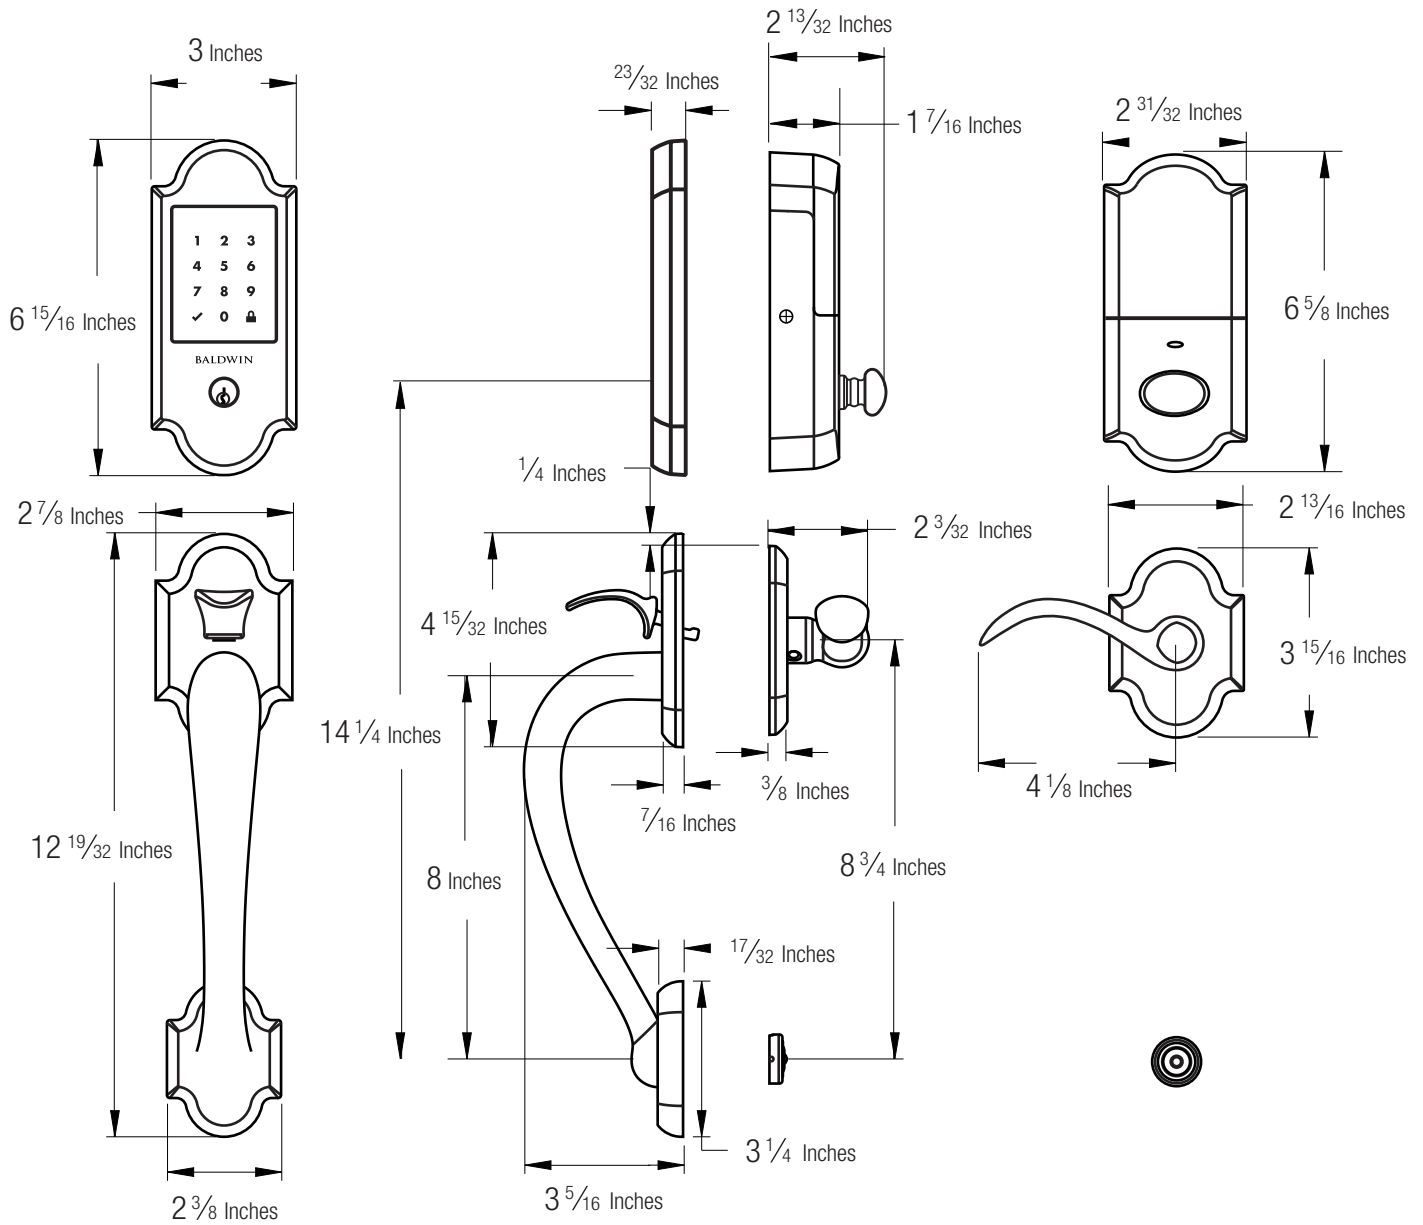

BALDWIN TOUCHSCREEN

Keyless Entry Touchscreen Deadbolt