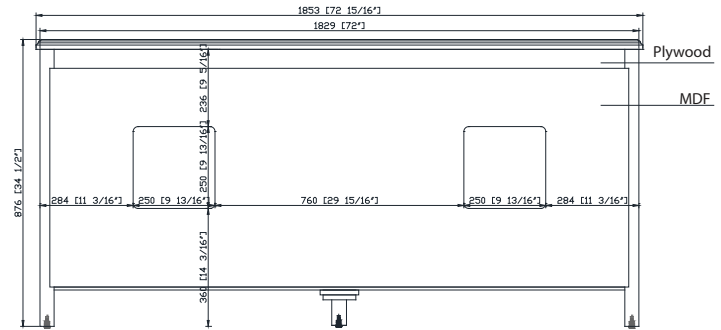

Features

- Solid rubber wood frame
- Birch veneer plywood and MDF
- 4 soft-close doors
- 6 soft-close drawers
- Brushed nickel finish hardware
- Carrera white marble top with backsplash
- Rectangular undermount sink
- Adjustable height levelers

Colors / Finishes

- Dark Espresso

Nominal Dimension

- 72 15/16W x 22 1/16D x 34 1/2H inches

Related Item(s)

Mirror ROCKFORD-M28-DE

Product Diagrams

Front

Back

Side

Top