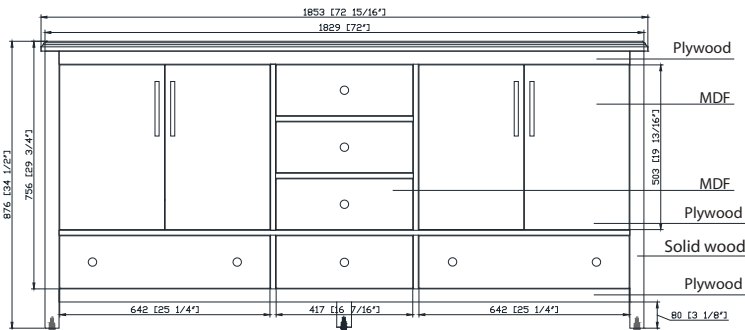

Features

- Solid rubber wood frame
- Birch veneer plywood and MDF
- 4 soft-close doors
- 6 soft-close drawers
- Brushed nickel finish hardware
- Carrera white marble top with backsplash
- Rectangular undermount sink
- Adjustable height levelers

Colors / Finishes

- Dark Espresso

Nominal Dimension

- 72 15/16W x 22 1/16D x 34 1/2H inches

Related Item(s)

Mirror ROCKFORD-M28-DE

Product Diagrams

Front

Back

Side

Top