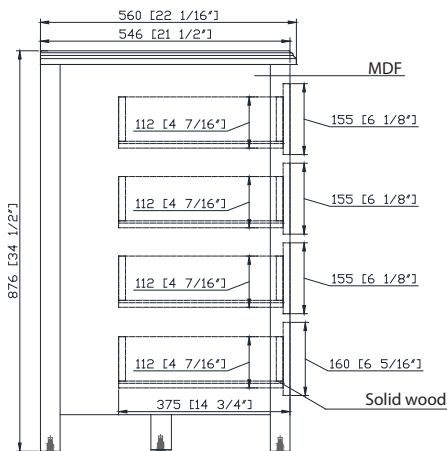

Colors / Finishes

- Dark Espresso

Nominal Dimension

- 72 15/16W x 22 1/16D x 34 1/2H inches

Related Item(s)

Mirror ROCKFORD-M28-DE

Product Diagrams

Front

Back

Side

Top