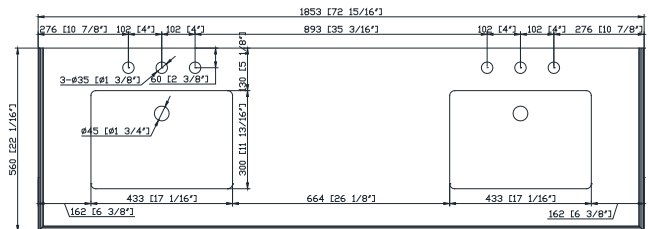

Colors / Finishes

- Dark Espresso

Nominal Dimension

- 72 15/16W x 22 1/16D x 34 1/2H inches

Related Item(s)

Mirror ROCKFORD-M28-DE

Product Diagrams

Front

Back

Side

Top