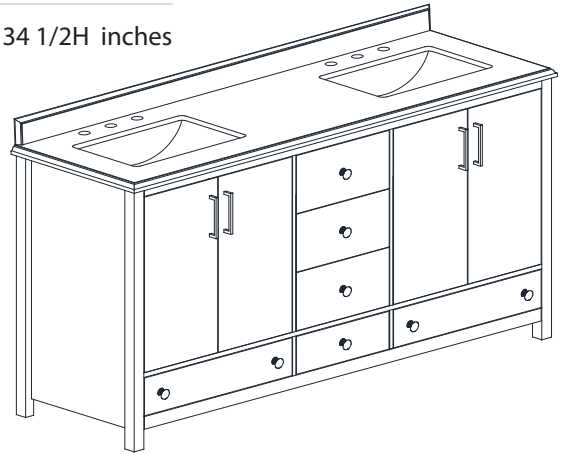

Features

- Solid rubber wood frame
- Birch veneer plywood and MDF
- 4 soft-close doors
- 6 soft-close drawers
- Brushed nickel finish hardware
- Carrera white marble top with backsplash
- Rectangular undermount sink
- Adjustable height levelers

Colors / Finishes

- Dark Espresso

Nominal Dimension

- 72 15/16W x 22 1/16D x 34 1/2H inches

Related Item(s)

Mirror ROCKFORD-M28-DE

Product Diagrams

Front

Back

Side

Top