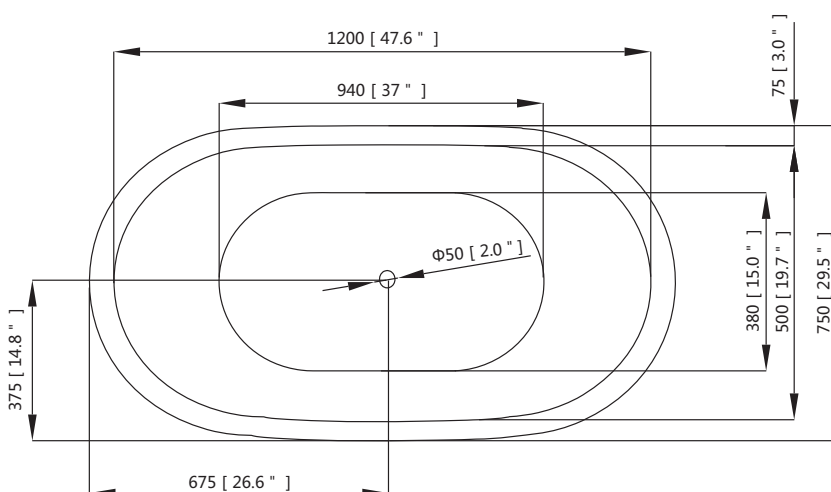

Product Diagrams / Diagrammes Produit

Top / Haut