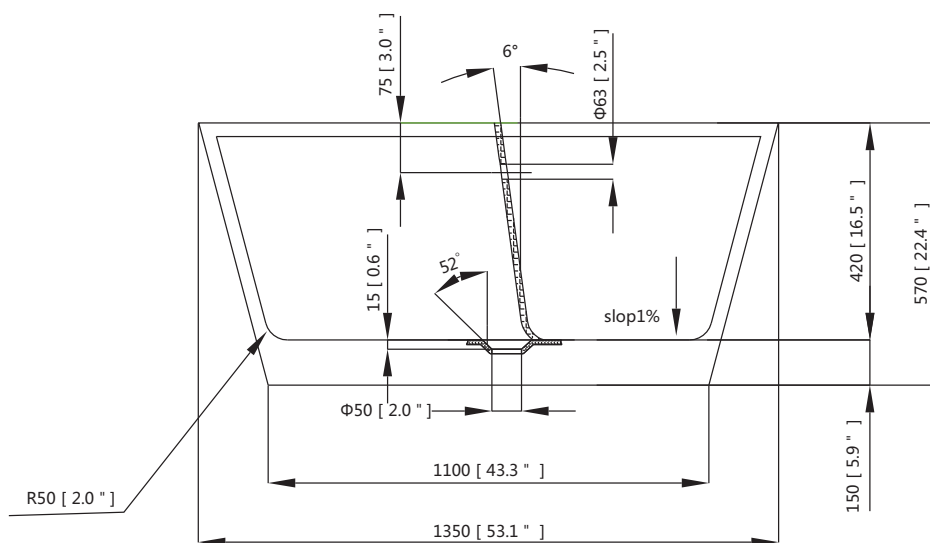

Front / Devant