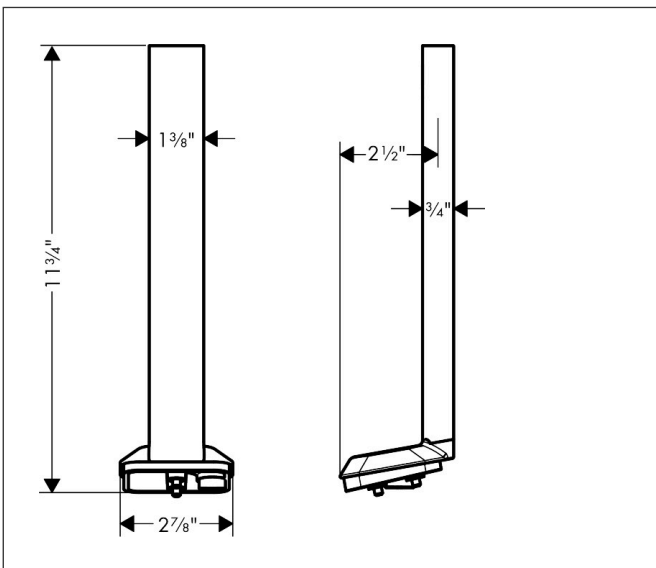

Brand AXOR
Art. Name **AXOR ShowerSphere** Ceiling Extension Pipe for Showerhead 1-Jet, 12"
Art. Nr. 39767140
Surface Brushed Bronze
Pos. 1

Product Picture

Features

- Length: 11 7/8"
- Metal
- Connection type: compatible for USA installation with NPT 1/2"
- Ceiling connector, escutcheon, mounting material, assembly instruction
- Suitable for: showerhead 1-Jet

Drawing

Brand AXOR
Art. Name **AXOR ShowerSphere** Ceiling Extension Pipe for Showerhead 1-Jet, 12"
Art. Nr. 39767250
Surface Brushed Gold Optic
Pos. 1

Product Picture

Features

- Length: 11 7/8"
- Metal
- Connection type: compatible for USA installation with NPT 1/2"
- Ceiling connector, escutcheon, mounting material, assembly instruction
- Suitable for: showerhead 1-Jet

Drawing

Brand AXOR
Art. Name **AXOR ShowerSphere** Ceiling Extension Pipe for Showerhead 1-Jet, 12"
Art. Nr. 39767340
Surface Brushed Black Chrome
Pos. 1

Product Picture

Features

- Length: 11 7/8"
- Metal
- Connection type: compatible for USA installation with NPT 1/2"
- Ceiling connector, escutcheon, mounting material, assembly instruction
- Suitable for: showerhead 1-Jet

Drawing

Brand AXOR
Art. Name **AXOR ShowerSphere** Ceiling Extension Pipe for Showerhead 1-Jet, 12"
Art. Nr. 39767820
Surface Brushed Nickel
Pos. 1

Product Picture

Features

- Length: 11 7/8"
- Metal
- Connection type: compatible for USA installation with NPT 1/2"
- Ceiling connector, escutcheon, mounting material, assembly instruction
- Suitable for: showerhead 1-Jet