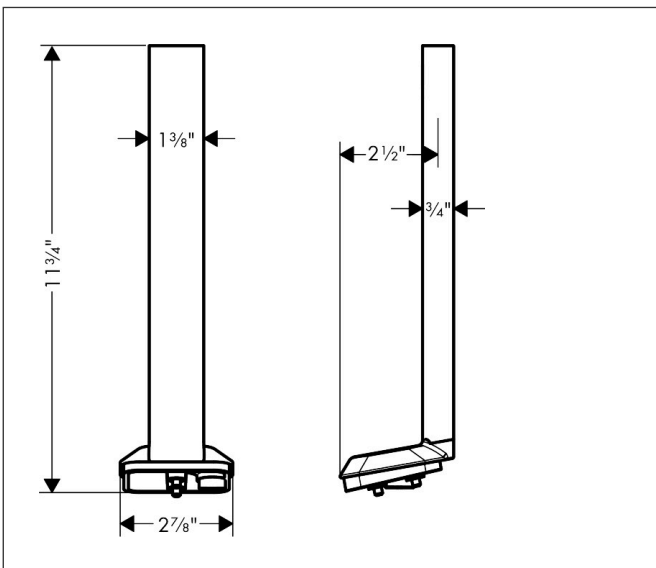

Drawing

Brand AXOR
Art. Name **AXOR ShowerSphere** Ceiling Extension Pipe for Showerhead 1-Jet, 12"
Art. Nr. 39767250
Surface Brushed Gold Optic
Pos. 1

Product Picture

Features

- Length: 11 7/8"
- Metal
- Connection type: compatible for USA installation with NPT 1/2"
- Ceiling connector, escutcheon, mounting material, assembly instruction
- Suitable for: showerhead 1-Jet

Drawing

Brand AXOR
Art. Name **AXOR ShowerSphere** Ceiling Extension Pipe for Showerhead 1-Jet, 12"
Art. Nr. 39767340
Surface Brushed Black Chrome
Pos. 1

Product Picture

Features

- Length: 11 7/8"
- Metal
- Connection type: compatible for USA installation with NPT 1/2"
- Ceiling connector, escutcheon, mounting material, assembly instruction
- Suitable for: showerhead 1-Jet

Drawing

Brand AXOR
Art. Name **AXOR ShowerSphere** Ceiling Extension Pipe for Showerhead 1-Jet, 12"
Art. Nr. 39767820
Surface Brushed Nickel
Pos. 1

Product Picture

Features

- Length: 11 7/8"
- Metal
- Connection type: compatible for USA installation with NPT 1/2"
- Ceiling connector, escutcheon, mounting material, assembly instruction
- Suitable for: showerhead 1-Jet

Drawing

Brand AXOR
Art. Name **AXOR ShowerSphere** Ceiling Extension Pipe for Showerhead 1-Jet, 12"
Art. Nr. 39767830
Surface Polished Nickel
Pos. 1

Product Picture

Features

- Length: 11 7/8"
- Metal
- Connection type: compatible for USA installation with NPT 1/2"
- Ceiling connector, escutcheon, mounting material, assembly instruction
- Suitable for: showerhead 1-Jet