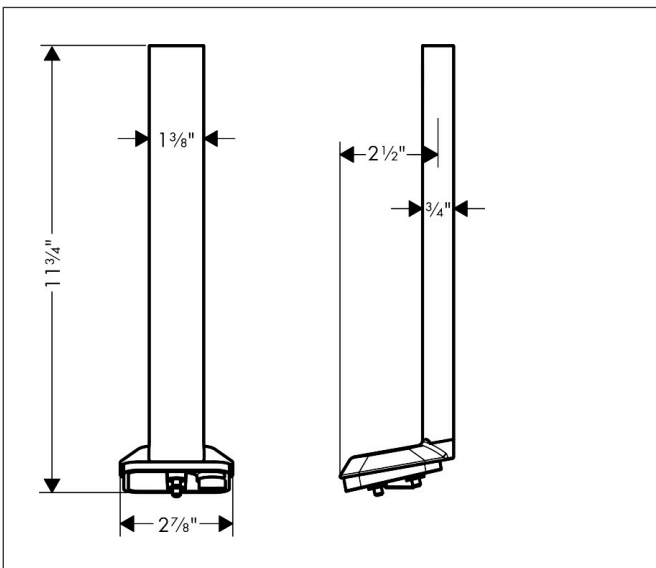

Drawing

Brand AXOR
Art. Name **AXOR ShowerSphere** Ceiling Extension Pipe for Showerhead 1-Jet, 12"
Art. Nr. 39767340
Surface Brushed Black Chrome
Pos. 1

Product Picture

Features

- Length: 11 7/8"
- Metal
- Connection type: compatible for USA installation with NPT 1/2"
- Ceiling connector, escutcheon, mounting material, assembly instruction
- Suitable for: showerhead 1-Jet

Drawing

Brand AXOR
Art. Name **AXOR ShowerSphere** Ceiling Extension Pipe for Showerhead 1-Jet, 12"
Art. Nr. 39767820
Surface Brushed Nickel
Pos. 1

Product Picture

Features

- Length: 11 7/8"
- Metal
- Connection type: compatible for USA installation with NPT 1/2"
- Ceiling connector, escutcheon, mounting material, assembly instruction
- Suitable for: showerhead 1-Jet

Drawing

Brand AXOR
Art. Name **AXOR ShowerSphere** Ceiling Extension Pipe for Showerhead 1-Jet, 12"
Art. Nr. 39767830
Surface Polished Nickel
Pos. 1

Product Picture

Features

- Length: 11 7/8"
- Metal
- Connection type: compatible for USA installation with NPT 1/2"
- Ceiling connector, escutcheon, mounting material, assembly instruction
- Suitable for: showerhead 1-Jet

Drawing

Brand AXOR
Art. Name **AXOR ShowerSphere** Ceiling Extension Pipe for Showerhead 1-Jet, 12"
Art. Nr. 39767000
Surface Chrome
Pos. 1

Product Picture

Features

- Length: 11 7/8"
- Metal
- Connection type: compatible for USA installation with NPT 1/2"
- Ceiling connector, escutcheon, mounting material, assembly instruction
- Suitable for: showerhead 1-Jet