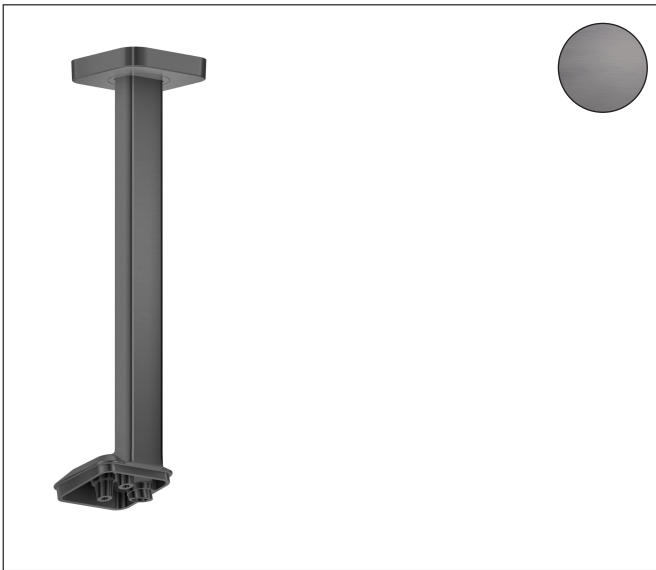

Brand AXOR
Art. Name **AXOR ShowerSphere** Ceiling Extension Pipe for Showerhead 1-Jet, 12"
Art. Nr. 39767140
Surface Brushed Bronze
Pos. 1

Product Picture

Features

- Length: 11 7/8"
- Metal
- Connection type: compatible for USA installation with NPT 1/2"
- Ceiling connector, escutcheon, mounting material, assembly instruction
- Suitable for: showerhead 1-Jet

Drawing

Brand AXOR
Art. Name **AXOR ShowerSphere** Ceiling Extension Pipe for Showerhead 1-Jet, 12"
Art. Nr. 39767250
Surface Brushed Gold Optic
Pos. 1

Product Picture

Features

- Length: 11 7/8"
- Metal
- Connection type: compatible for USA installation with NPT 1/2"
- Ceiling connector, escutcheon, mounting material, assembly instruction
- Suitable for: showerhead 1-Jet

Drawing

Brand AXOR
Art. Name **AXOR ShowerSphere** Ceiling Extension Pipe for Showerhead 1-Jet, 12"
Art. Nr. 39767340
Surface Brushed Black Chrome
Pos. 1

Product Picture

Features

- Length: 11 7/8"
- Metal
- Connection type: compatible for USA installation with NPT 1/2"
- Ceiling connector, escutcheon, mounting material, assembly instruction
- Suitable for: showerhead 1-Jet

Drawing

Brand AXOR
Art. Name **AXOR ShowerSphere** Ceiling Extension Pipe for Showerhead 1-Jet, 12"
Art. Nr. 39767820
Surface Brushed Nickel
Pos. 1

Product Picture

Features

- Length: 11 7/8"
- Metal
- Connection type: compatible for USA installation with NPT 1/2"
- Ceiling connector, escutcheon, mounting material, assembly instruction
- Suitable for: showerhead 1-Jet