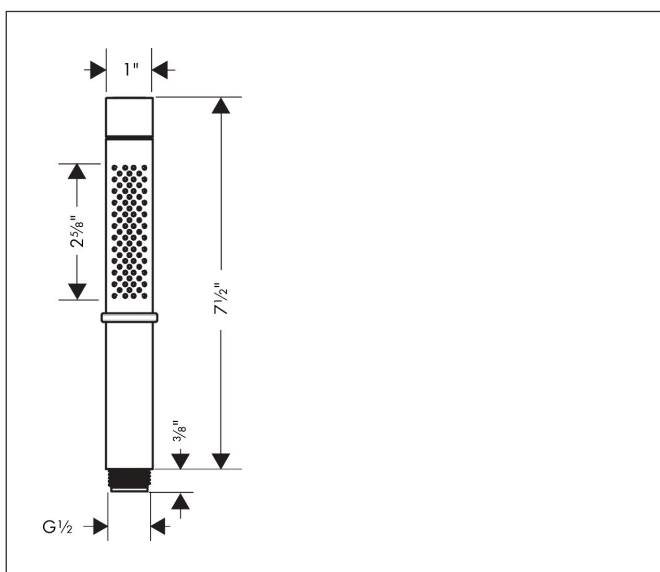

Brand AXOR
Art. Name **AXOR Starck** Baton Handshower, 1.75 GPM
Art. Nr. 28704001
Surface Chrome
Pos. 1

Product Picture

Features

- Spray pattern: Rain, MonoRain
- Spray type adjustment by turning spray disc
- Maximum flow rate (at 3 bar): 6.6 l/min

Drawing

Technology

Spray Types