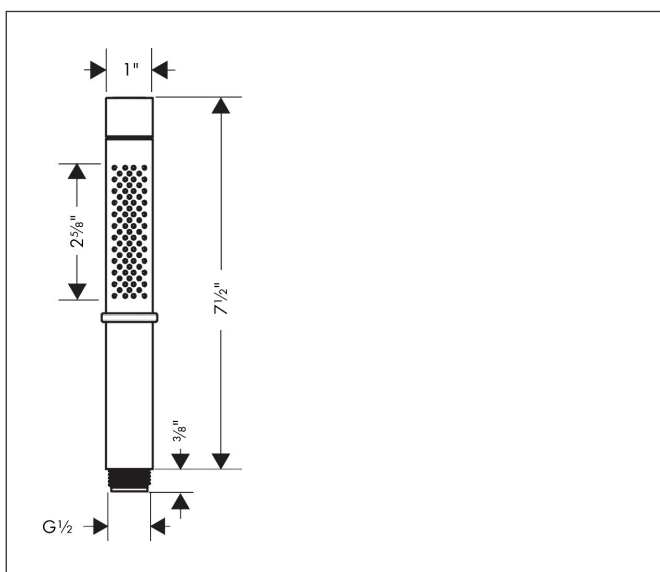

Drawing

Technology

Spray Types

Codes / Standards

- PIX 10264/IZ