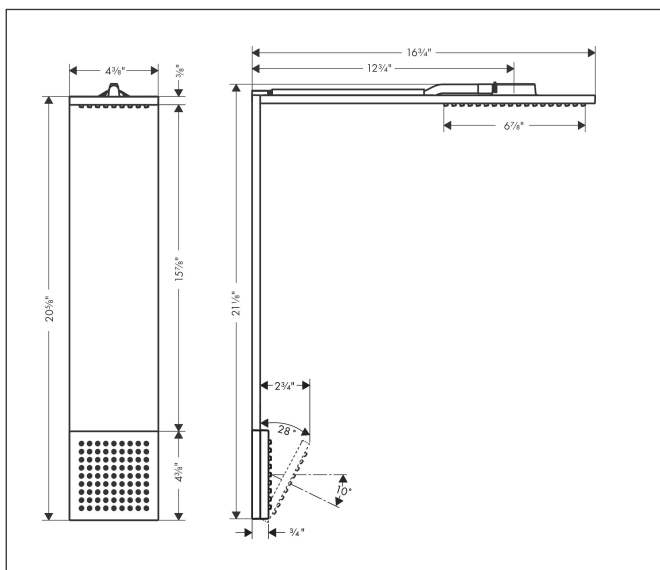

Brand	AXOR
Art. Name	AXOR ShowerComposition 1-Jet Shower Module and Shoulder Shower, 1.75 GPM
Art. Nr.	12793001
Product Finish	chrome
Pos.	62

Product Picture

Features

- Shower head size: 4 3/8 x 8 5/8"
- Spray type overhead shower: PowderRain
- Flow: 1.75 GPM (6.6 L/Min)

Drawing

Technology

Spray Types