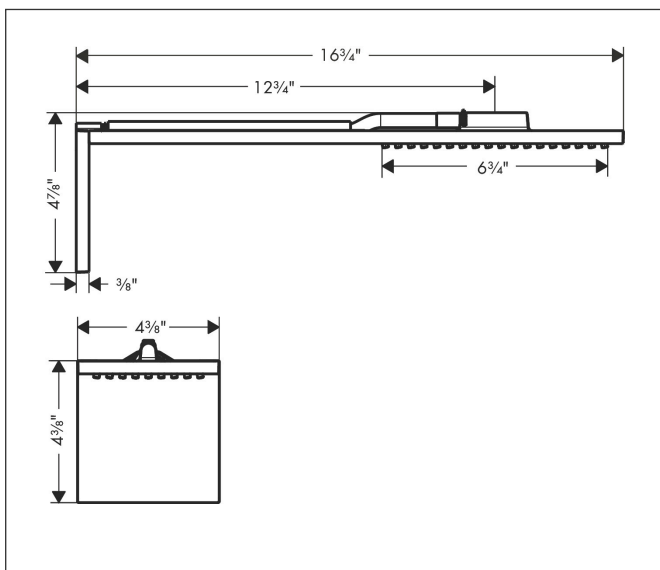

Brand AXOR
 Art. Name **AXOR ShowerComposition** 1-Jet Showerhead Module, 1.75 GPM
 Art. Nr. 12791001
 Product Finish chrome
 Pos. 57

Product Picture

Features

- Shower head size: 4 3/8 x 8 5/8"
- Spray modes: PowderRain
- Flow: 1.75 GPM (6.6 L/Min)
- Connection type: basic set

Drawing

Technology

Spray Types