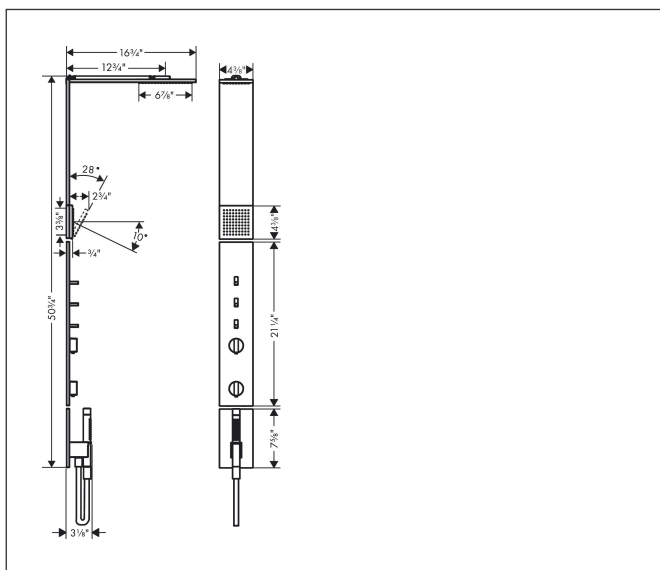

Brand AXOR  
 Art. Name **AXOR ShowerComposition** Shower Column Set, 1.75 GPM  
 Art. Nr. 12785001  
 Product Finish chrome  
 Pos. 52

## Drawing

## Features

- Consists of: Showerhead, thermostatic shower mixer, shower hose, shower holder, hand shower
- Flow rate of shoulder shower at 3 bar: 1.75 GPM (6.6 L/Min)
- Flow rate of hand shower at 3 bar: 1.75 GPM (6.6 L/Min)
- Flow: 1.75 GPM (6.6 L/Min)
- Use of outlets: Outlets may be operated simultaneously