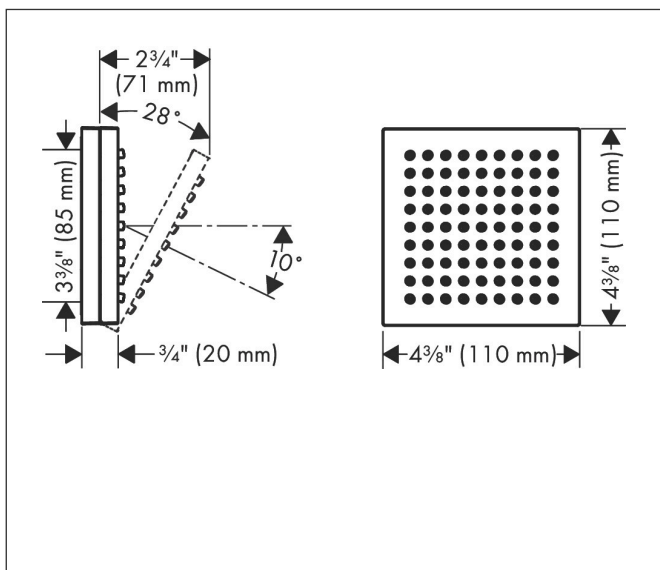

Brand	AXOR
Art. Name	AXOR ShowerComposition Body Spray/Shoulder Shower with Powder Rain, 1.75 GPM
Art. Nr.	12598001
Product Finish	chrome
Pos.	46

Product Picture

Features

- Shower head size: 4.33" x 4.33"
- Flow: 1.75 GPM (6.6 L/Min)
- Material: Metal
- Connection type: basic set

Drawing

Technology

Spray Types