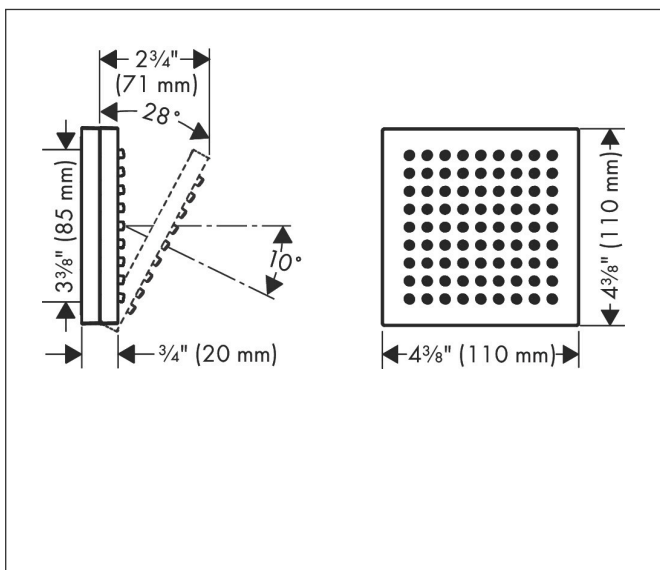

Drawing

Technology

Spray Types