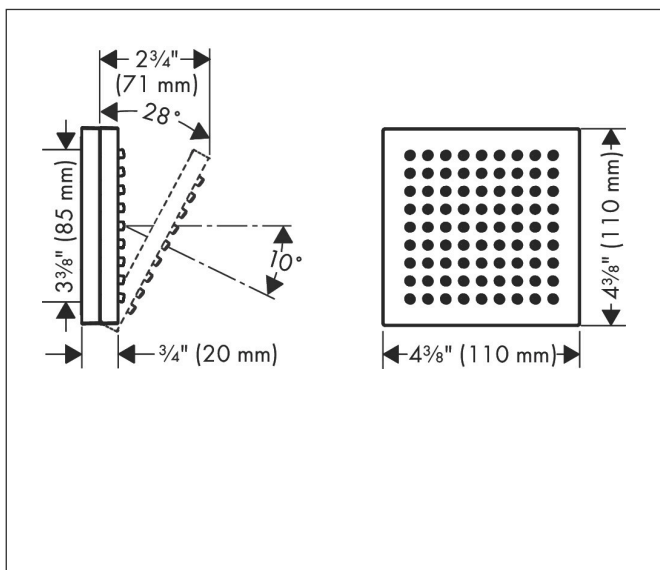

Brand AXOR
 Art. Name **AXOR ShowerComposition** Body Spray/Shoulder Shower with Powder Rain,
 2.5 GPM
 Art. Nr. 12596001
 Product Finish chrome
 Pos. 36

Product Picture

Features

- Shower head size: 4.33" x 4.33"
- Flow: 2.5 GPM (9.5 L/Min)
- Material: Metal
- Connection type: basic set

Drawing

Technology

Spray Types