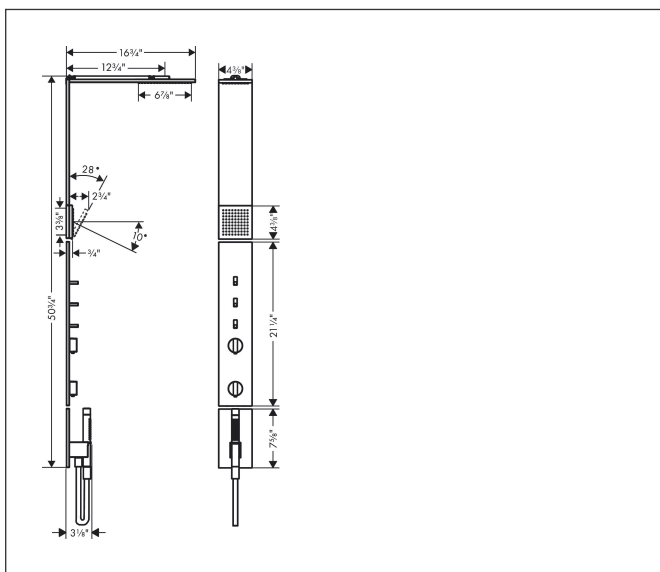

Brand AXOR
 Art. Name **AXOR ShowerComposition** Shower Column Set, 2.5 GPM
 Art. Nr. 12595001
 Product Finish chrome
 Pos. 31

Product Picture

Features

- Consists of: Showerhead, shoulder shower, thermostatic shower mixer, shower hose, hand shower, shower holder
- Flow rate of shoulder shower at 3 bar: 2.5 GPM (9.5 L/Min)
- Flow rate of hand shower at 3 bar: 2.5 GPM (9.5 L/Min)
- Flow: 2.5 GPM (9.5 L/Min)
- Projection: 16.73"
- Use of outlets: Outlets may be operated simultaneously

Drawing

Technology

Spray Types