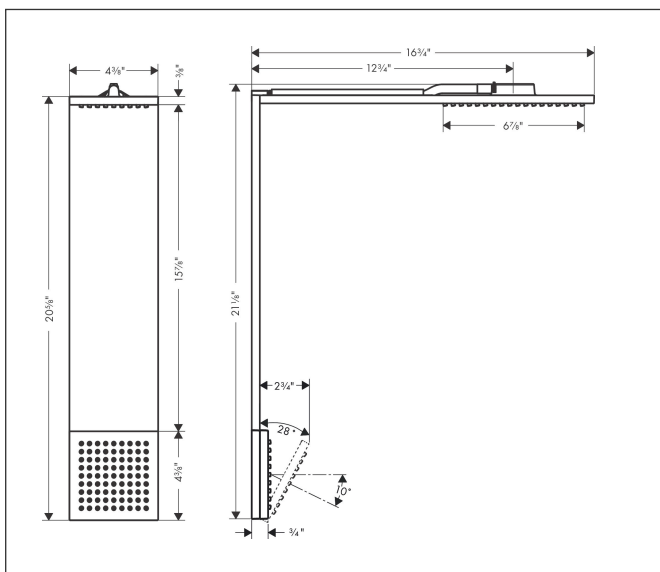

Brand AXOR
 Art. Name **AXOR ShowerComposition** 1-Jet Shower Module and Shoulder Shower, 2.5 GPM
 Art. Nr. 12593001
 Product Finish chrome
 Pos. 21

Product Picture

Features

- Consists of: Showerhead, shoulder shower, thermostatic module
- Shower head size: 4 3/8 x 8 5/8"
- Projection: 16.69"
- Spray type overhead shower: PowderRain
- Material spray disc: Metal
- Spraytype shoulder shower: PowderRain
- Flow: 2.5 GPM (9.5 L/Min)
- Connection type: basic set
- Shower arm length: 12.75"

Drawing

Technology

Spray Types