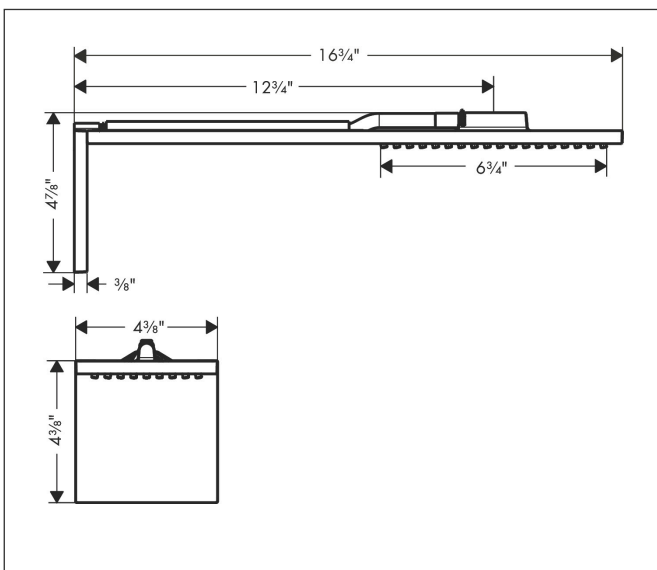

Brand AXOR
 Art. Name **AXOR ShowerComposition** 1-Jet Showerhead Module, 2.5 GPM
 Art. Nr. 12592001
 Product Finish chrome
 Pos. 16

Product Picture

Features

- Shower head size: 4 3/8 x 8 5/8"
- Spray modes: PowderRain
- Flow: 2.5 GPM (9.5 L/Min)
- Mounting type: Concealed installation
- Connection type: basic set

Drawing

Technology

Spray Types