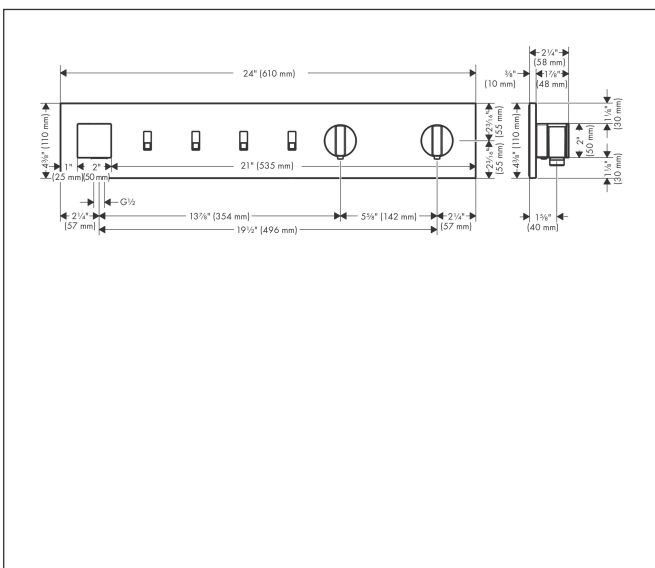

Brand AXOR
Art. Name **AXOR ShowerComposition** Thermostatic Module Trim for 4 Functions
Art. Nr. 12573001
Product Finish chrome
Pos. 11

Product Picture

Features

- Consists of: Thermostatic Module Trim, Handshower holder
- Outlets may be operated simultaneously
- Sliding movement of handle for switching water on and off
- temperature and water flow control
- Thermostatic cartridge, Start/stop cartridge
- Flow with Restrictor: 1.75 GPM (6.6 L/Min)
- Flow without Restrictor: 5.7 GPM (21.5 L/Min)
- Anti-scald 100° safety stop
- For shower hoses with a cylindrical nut

Drawing

Technology