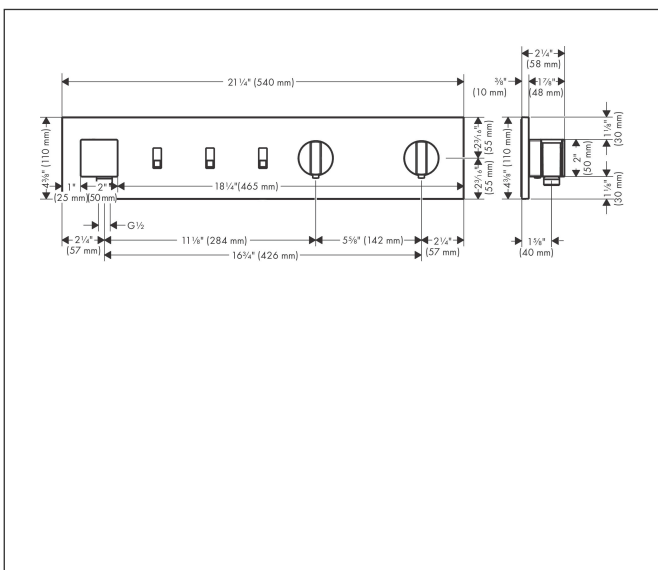

Brand AXOR
Art. Name **AXOR ShowerComposition** Thermostatic Module Trim for 3 Functions
Art. Nr. 12572001
Product Finish chrome
Pos. 6

Product Picture

Drawing

Features

- Outlets may be operated simultaneously
- Sliding movement of handle for switching water on and off
- temperature and water flow control
- Depending on volume flow and installation situation approx. 50% flow rate reduction and integrated shut off function
- Thermostatic cartridge, Start/stop cartridge
- Flow with Restrictor: 1.75 GPM (6.6 L/Min)
- Flow without Restrictor: 5.7 GPM (21.5 L/Min)
- Anti-scald 100° safety stop
- For shower hoses with a cylindrical nut