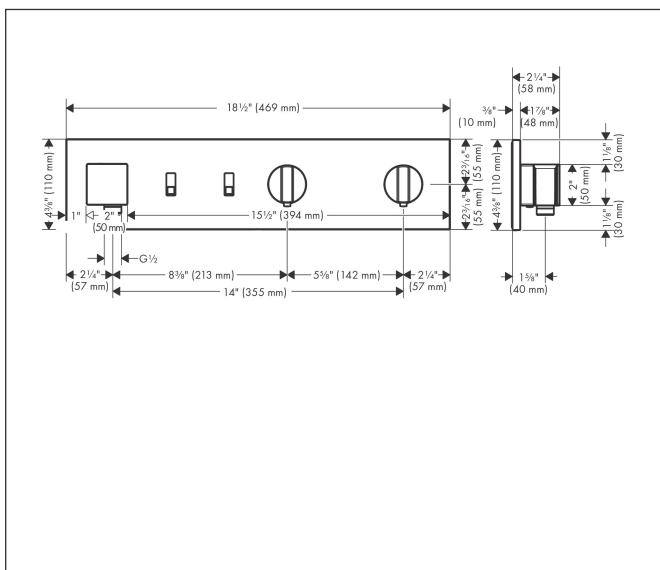

Brand AXOR
 Art. Name **AXOR ShowerComposition** Thermostatic Module Trim for 2 Functions
 Art. Nr. 12571001
 Product Finish chrome
 Pos. 1

Product Picture

Features

- Consists of: Thermostatic Module Trim, Handshower holder
- Outlets may be operated simultaneously
- Sliding movement of handle for switching water on and off
- temperature and water flow control
- Thermostatic cartridge, Start/stop cartridge
- Flow with Restrictor: 1.75 GPM (6.6 L/Min)
- Flow without Restrictor: 5.7 GPM (21.5 L/Min)
- Anti-scald 100° safety stop
- For shower hoses with a cylindrical nut

Drawing

Technology