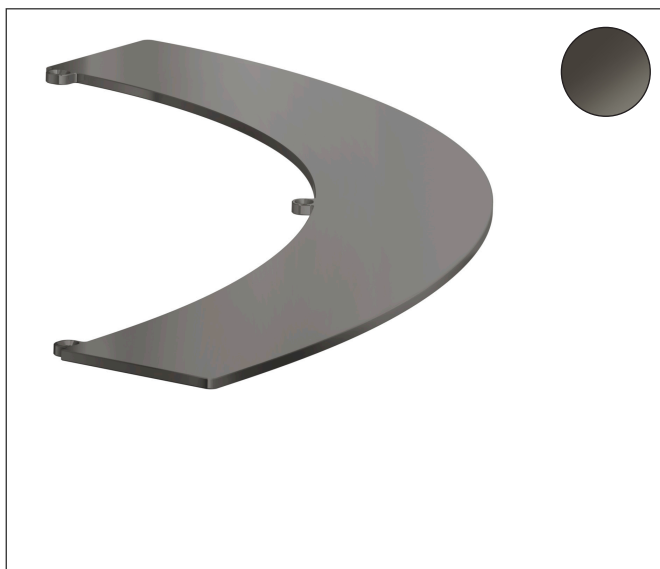

Brand AXOR
 Art. Name **AXOR Suite Basins & Bathtub Shelf**
 Art. Nr. 42006330
 Product Finish polished black chrome
 Pos. 45

Product Picture

Features

- Fastens with screws
- Material shelf: Metal
- With mounting material
- Concealed fastening
- Maximum load capacity: 20 kg

Drawing