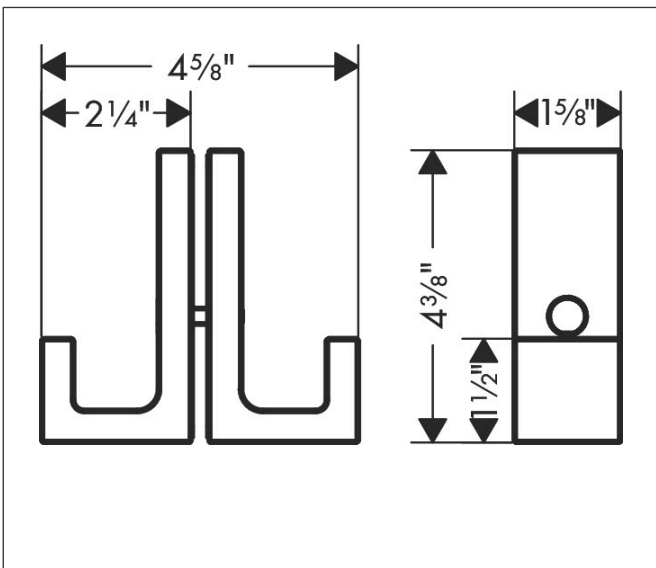

Brand AXOR
Art. Name **AXOR Universal Rectangular** Shower Door Handle
Art. Nr. 42639000
Surface Chrome
Pos. 1

Product Picture

Features

- Metal
- Metal holder
- With mounting material
- Thickness of glass: 6 - 12 mm
- Diameter drill hole: 6 mm
- Concealed fastening

Drawing

Brand AXOR
Art. Name **AXOR Universal Rectangular** Shower Door Handle
Art. Nr. 42639000
Surface Chrome
Pos. 1

Spare Parts Drawings for build year: >10/22

Brand AXOR
Art. Name **AXOR Universal Rectangular** Shower Door Handle
Art. Nr. 42639000
Surface Chrome
Pos. 1

Spare parts list for build year: >10/22

Pos.	Description	Article number
1	support cpl.	94682000
2	O-ring 10x2	98170000
3	set of screws	96525000