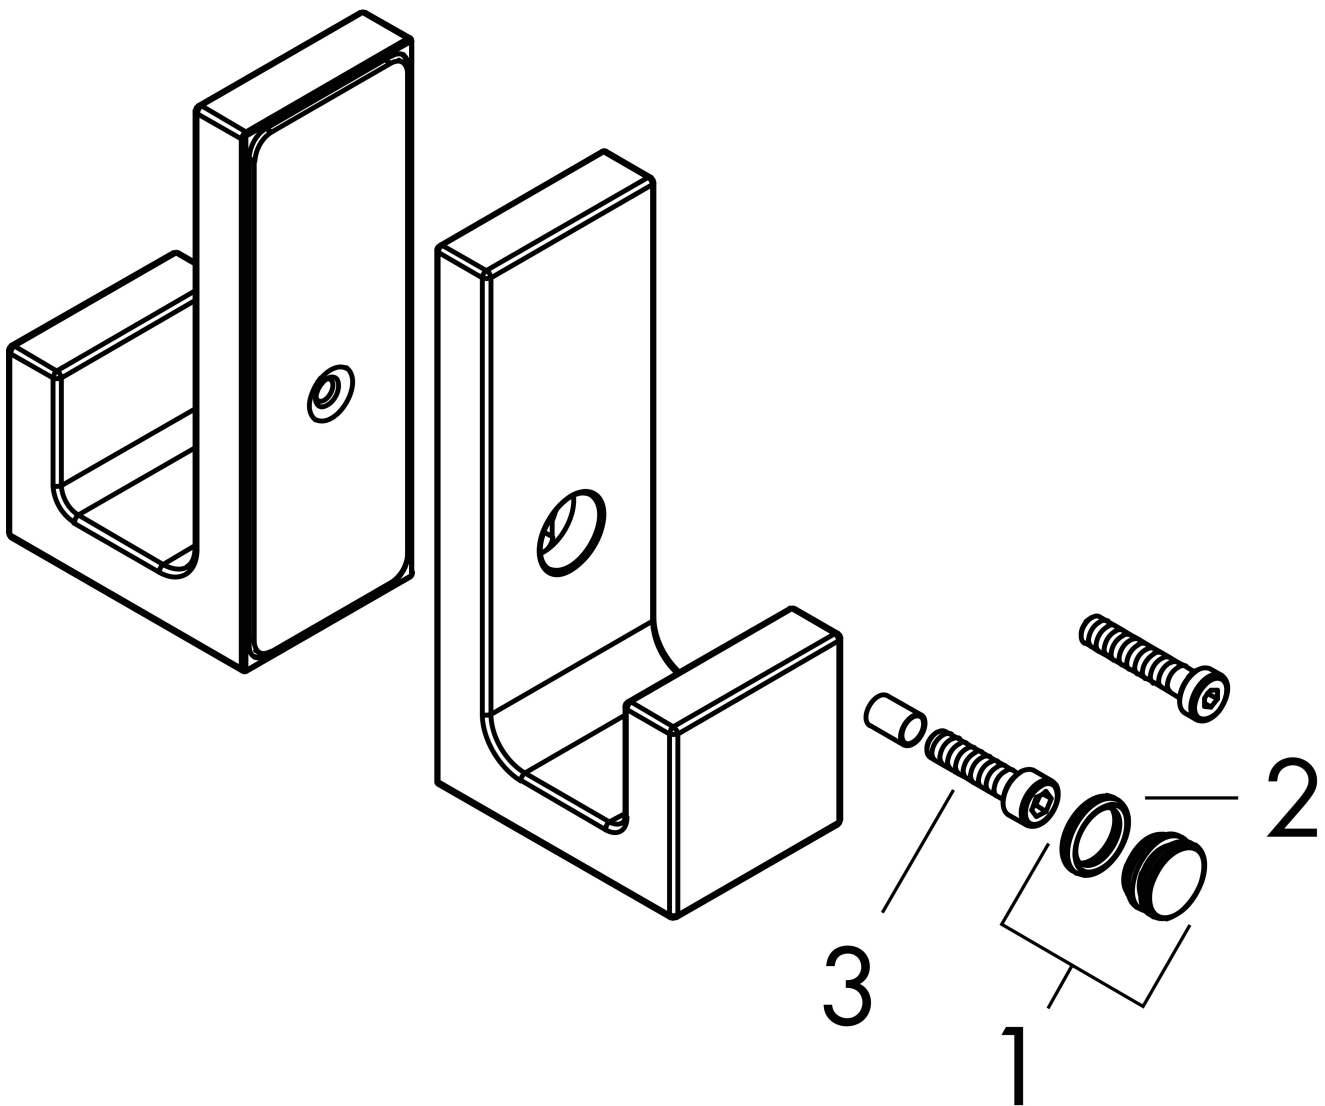

Brand AXOR
Art. Name **AXOR Universal Rectangular** Shower Door Handle
Art. Nr. 42639000
Surface Chrome
Pos. 1

Product Picture

Features

- Metal
- Metal holder
- With mounting material
- Thickness of glass: 6 - 12 mm
- Diameter drill hole: 6 mm
- Concealed fastening

Drawing

Brand AXOR
Art. Name **AXOR Universal Rectangular** Shower Door Handle
Art. Nr. 42639000
Surface Chrome
Pos. 1

Spare Parts Drawings for build year: >10/22

Brand AXOR
Art. Name **AXOR Universal Rectangular** Shower Door Handle
Art. Nr. 42639000
Surface Chrome
Pos. 1

Spare parts list for build year: >10/22

Pos.	Description	Article number
1	support cpl.	94682000
2	O-ring 10x2	98170000
3	set of screws	96525000