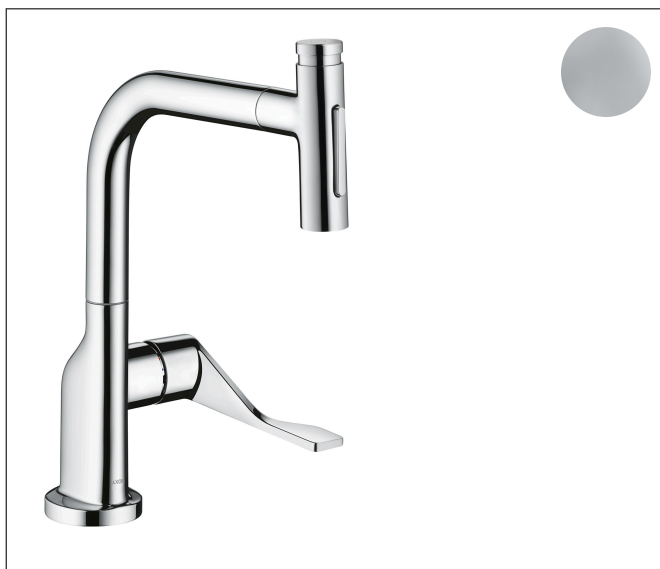

Brand	AXOR
Art. Name	<b>AXOR Citterio</b> Kitchen Faucet Select 2-Spray Pull-Out, 1.5 GPM
Art. Nr.	39856001
Surface	chrome
Pos.	1

## Product Picture

## Features

- Swivel range 110° / 150°
- Laminar spray, Needle spray
- Toggle spray diverter
- Select button Provides convenient start/stop of the water flow at the sprayhead
- MagFit magnetic sprayhead docking
- Deck mounted
- Flow: 1.5 GPM (5.7 L/Min)
- Ceramic cartridge
- 3/8" hoses
- Integrated double backflow prevention
- Extension length Up to 30" (50cm)