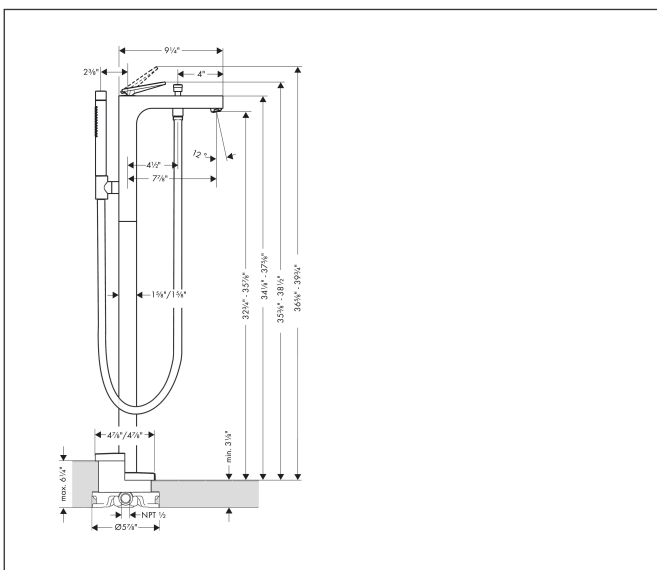

Brand AXOR
 Art. Name **AXOR Citterio** Freestanding Tub Filler Trim with 1.75 GPM Handshower
 Art. Nr. 39440341
 Surface brushed black chrome
 Pos. 1

Product Picture

Features

- Consists of: Freestanding tub filler trim, Baton handshower, Handshower hose, Handshower holder
- Spray type mixer: Aerated spray
- Spray type hand shower: Rain, Mono
- Ceramic cartridge
- Diverter with automatic resetting
- Protected against backflow, according to DIN EN 1717

Drawing

Technology

Spray Types