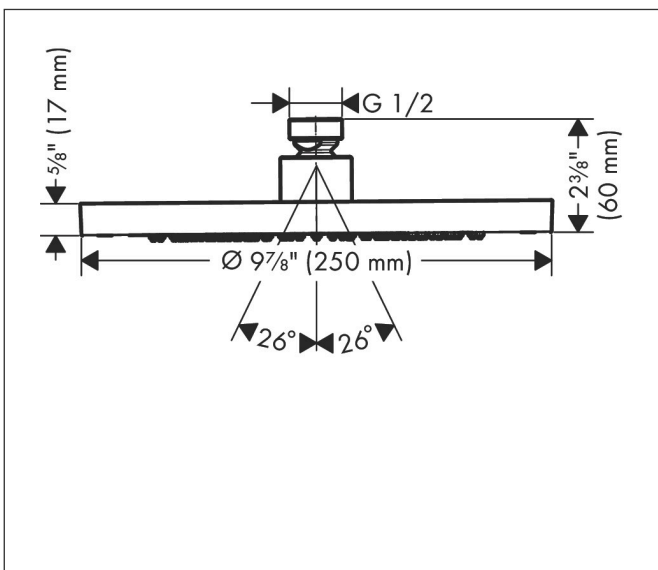

Drawing

Technology

Spray Types