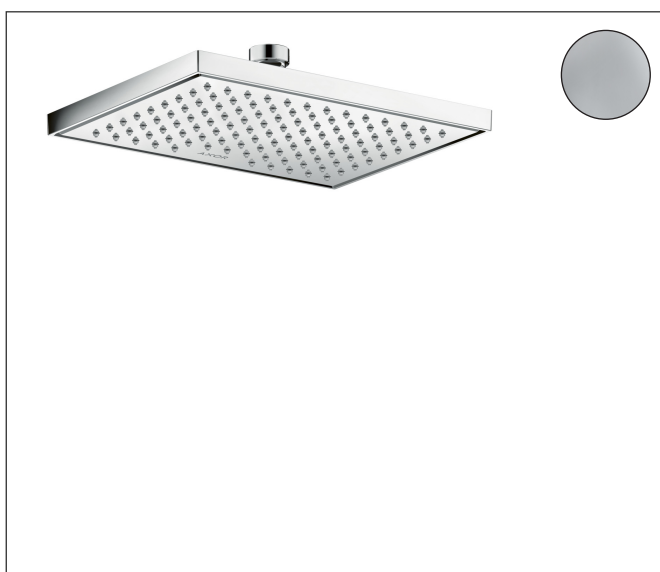

Brand AXOR
 Art. Name **AXOR ShowerSolutions** Showerhead 245/185 1-Jet, 1.5 GPM
 Art. Nr. 35372001
 Surface Chrome
 Pos. 1

Product Picture

Features

- Showerhead size: 245 x 185 mm
- Spray pattern: Rain
- Maximum flow rate (at 3 bar): 5.7 l/min
- Spray disc surface: fully finished matching spray face
- Overhead shower removable for cleaning

Drawing

Technology

Spray Types