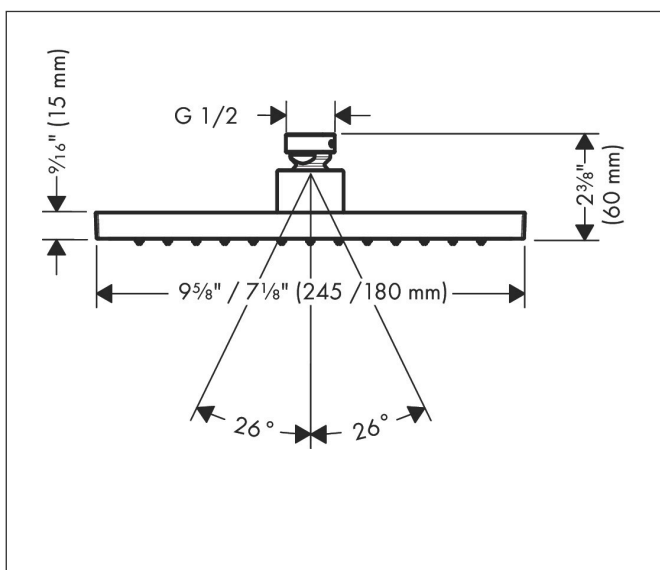

Brand AXOR
 Art. Name **AXOR ShowerSolutions** Showerhead 245/185 1-Jet, 1.5 GPM
 Art. Nr. 35372001
 Surface Chrome
 Pos. 1

Product Picture

Features

- Showerhead size: 245 x 185 mm
- Spray pattern: Rain
- Maximum flow rate (at 3 bar): 5.7 l/min
- Spray disc surface: fully finished matching spray face
- Overhead shower removable for cleaning

Drawing

Technology

Spray Types