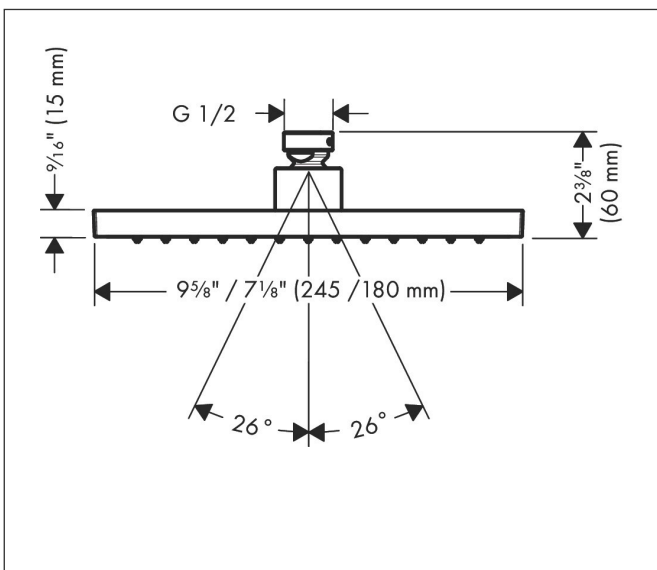

Brand	AXOR
Art. Name	AXOR ShowerSolutions Showerhead 245/185 1-Jet, 1.75 GPM
Art. Nr.	35371341
Surface	brushed black chrome
Pos.	1

Product Picture

Features

- Shower head size: 245 x 185 mm
- Spray modes: Rain
- Spray face finish: Fully-finished matching spray face
- Flow: 1.75 GPM (6.6 L/Min)
- Showerhead removable for cleaning

Drawing

Technology

Spray Types