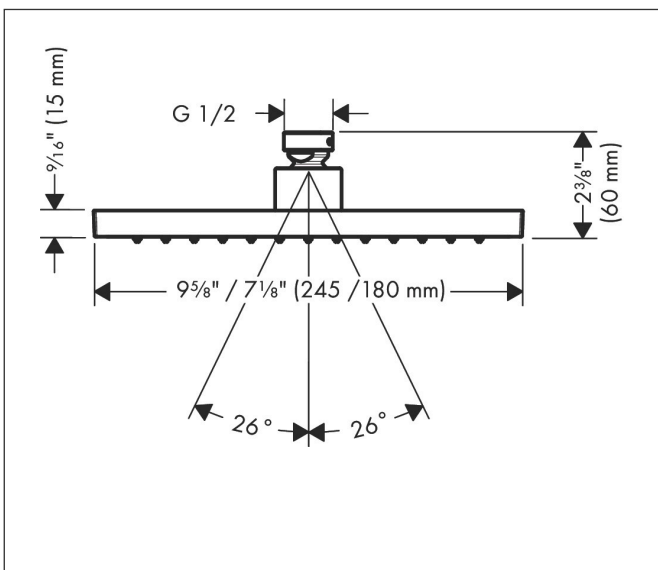

Drawing

Technology

Spray Types