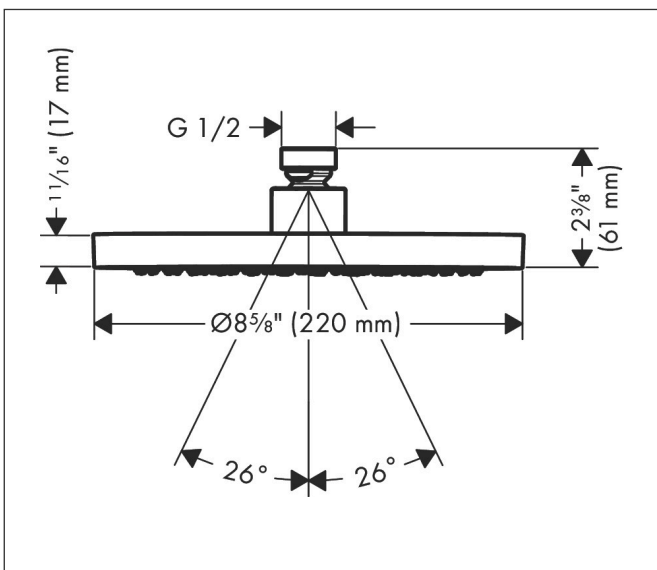

Drawing

Technology

Spray Types