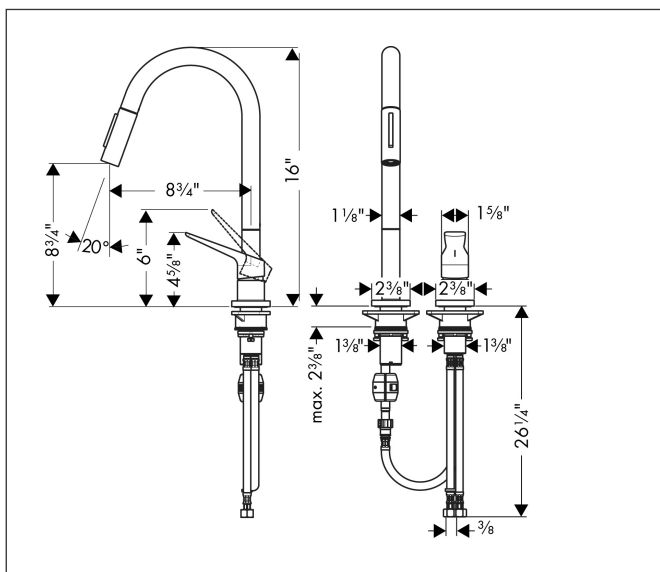

Brand	AXOR
Art. Name	<b>AXOR Citterio M</b> 2-Hole Single-Handle Kitchen Faucet 2-spray Pull Down, 1.5 GPM
Art. Nr.	34813001
Surface	chrome
Pos.	1

## Product Picture

## Features

- Swivel range 150°
- Laminar spray, Needle spray
- Toggle spray diverter
- MagFit magnetic sprayhead docking
- Freestanding installation 2-hole
- Flow: 1.5 GPM (5.7 L/Min)
- Ceramic cartridge
- 3/8" connections
- Integrated double backflow prevention
- Extension length Up to 30" (50cm)