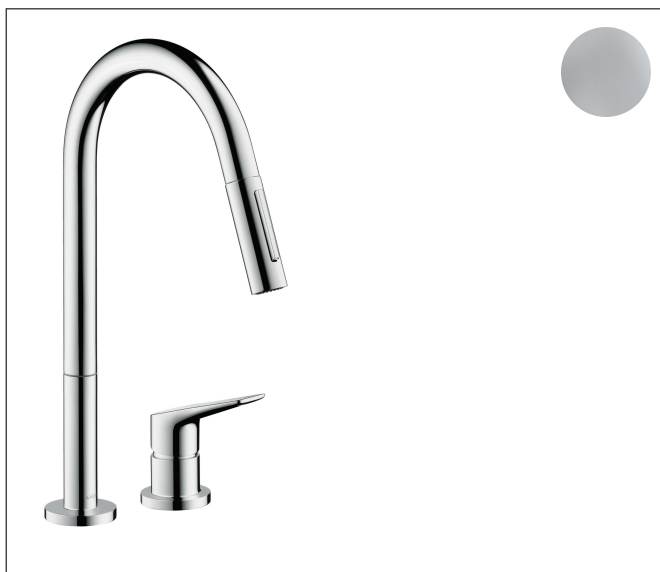

Brand	AXOR
Art. Name	<b>AXOR Citterio M</b> 2-Hole Single-Handle Kitchen Faucet 2-spray Pull Down, 1.5 GPM
Art. Nr.	34813001
Surface	chrome
Pos.	1

## Product Picture

## Features

- Swivel range 150°
- Laminar spray, Needle spray
- Toggle spray diverter
- MagFit magnetic sprayhead docking
- Freestanding installation 2-hole
- Flow: 1.5 GPM (5.7 L/Min)
- Ceramic cartridge
- 3/8" connections
- Integrated double backflow prevention
- Extension length Up to 30" (50cm)