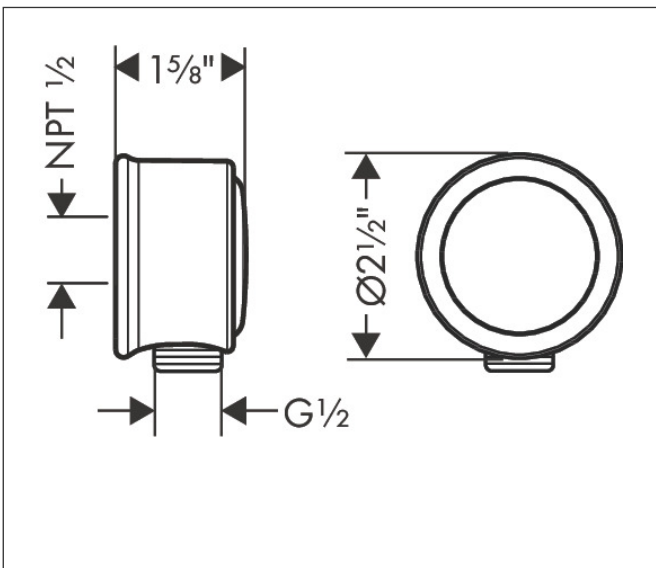

Brand AXOR
Art. Name **AXOR Montreux** Wall Outlet with Check Valves
Art. Nr. 16884001
Surface Chrome
Pos. 1

Product Picture

Features

- For all 1/2" hoses
- Metal connection angle
- 1/2"

Drawing

Brand AXOR
Art. Name **AXOR Montreux** Wall Outlet with Check Valves
Art. Nr. 16884001
Surface Chrome
Pos. 1

Spare Parts Drawings for build year: >04/09

Brand AXOR
Art. Name **AXOR Montreux** Wall Outlet with Check Valves
Art. Nr. 16884001
Surface Chrome
Pos. 1

Spare parts list for build year: >04/09

Pos.	Description	Article number
1	support element	98557000
2	connection angel	98531001
a	set of non return valves DW 15	94074000