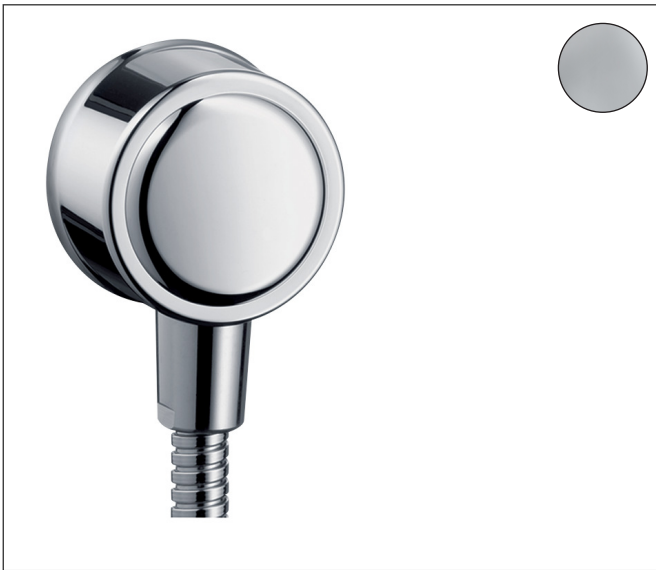

Brand AXOR
Art. Name **AXOR Montreux** Wall Outlet with Check Valves
Art. Nr. 16884001
Surface Chrome
Pos. 1

Product Picture

Features

- For all 1/2" hoses
- Metal connection angle
- 1/2"

Drawing

Brand AXOR
Art. Name **AXOR Montreux** Wall Outlet with Check Valves
Art. Nr. 16884001
Surface Chrome
Pos. 1

Spare Parts Drawings for build year: >04/09

Brand AXOR
Art. Name **AXOR Montreux** Wall Outlet with Check Valves
Art. Nr. 16884001
Surface Chrome
Pos. 1

Spare parts list for build year: >04/09

Pos.	Description	Article number
1	support element	98557000
2	connection angel	98531001
a	set of non return valves DW 15	94074000