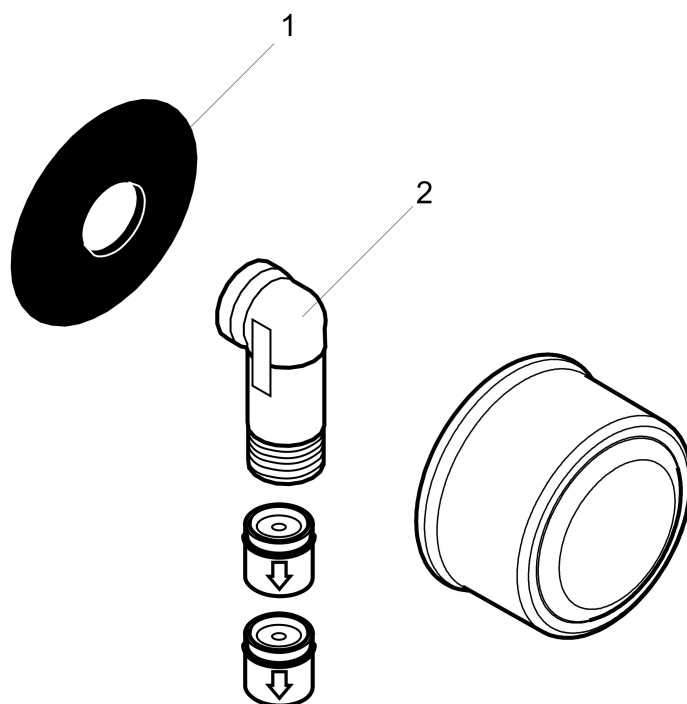

Brand AXOR
Art. Name **AXOR Montreux** Wall Outlet with Check Valves
Art. Nr. 16884001
Surface Chrome
Pos. 1

Product Picture

Features

- For all 1/2" hoses
- Metal connection angle
- 1/2"

Drawing

Brand AXOR
Art. Name **AXOR Montreux** Wall Outlet with Check Valves
Art. Nr. 16884001
Surface Chrome
Pos. 1

Spare Parts Drawings for build year: >04/09

Brand AXOR
Art. Name **AXOR Montreux** Wall Outlet with Check Valves
Art. Nr. 16884001
Surface Chrome
Pos. 1

Spare parts list for build year: >04/09

Pos.	Description	Article number
1	support element	98557000
2	connection angel	98531001
a	set of non return valves DW 15	94074000