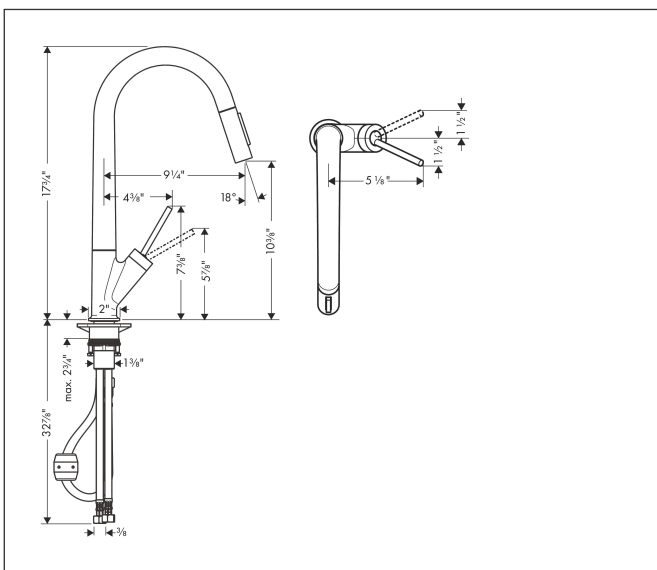

Brand AXOR
 Art. Name **AXOR Starck** HighArc Kitchen Faucet 2-Spray Pull-Down, 1.5 GPM
 Art. Nr. 12806001
 Surface chrome
 Pos. 1

Product Picture

Features

- Swivel range 150°
- Laminar spray, Needle spray
- Toggle spray diverter
- MagFit magnetic sprayhead docking
- Deck mounted
- Flow: 1.5 GPM (5.7 L/Min)
- Joystick ceramic cartridge
- 3/8" connections
- Integrated double backflow prevention
- Extension length Up to 30" (50cm)

Drawing

Technology

Spray Types