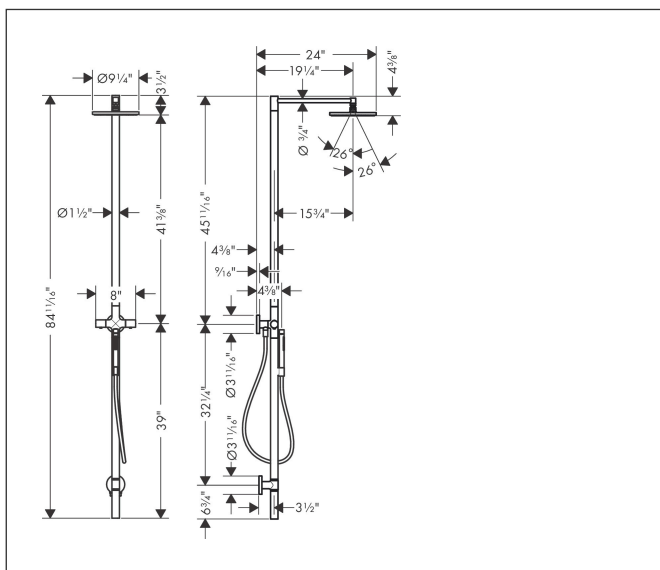

Brand	AXOR
Art. Name	AXOR Starck Showerpipe 240 1-Jet, 1.75 GPM
Art. Nr.	12673341
Surface	brushed black chrome
Pos.	1

Product Picture

Drawing

Features

- Consists of: shower column, overhead shower, baton hand shower, Thermostatic shower mixer, shower hose
- Spray modes: PowderRain
- Spray modes hand shower: Rain, Mono
- Flow: 1.75 GPM (6.6 L/Min)
- Shut-off/ diverter valve
- Integrated volume control/diverter for 2 functions
- Installation: Wall-mounted
- Integrated double backflow prevention
- 2 functions