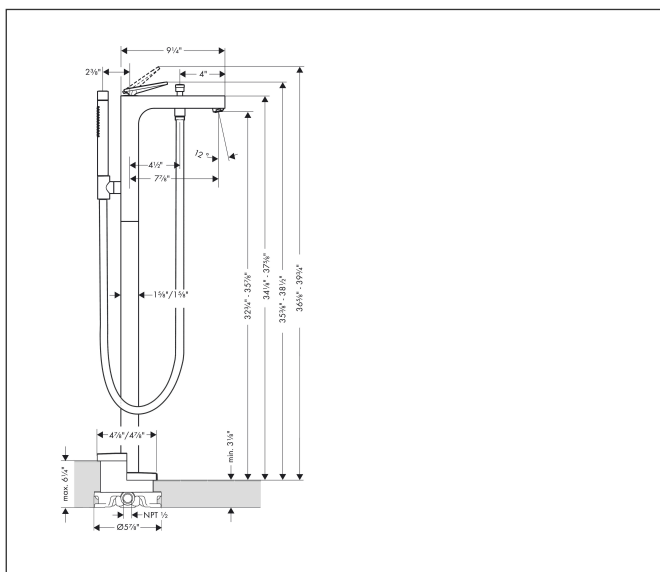

Brand AXOR
 Art. Name **AXOR Citterio** Freestanding Tub Filler Trim with 1.75 GPM Handshower- Rhombic Cut
 Art. Nr. 39471341
 Surface brushed black chrome
 Pos. 1

Product Picture

Features

- Consists of: Freestanding tub filler trim, Baton handshower, Handshower hose, Handshower holder
- Spray type mixer: Aerated spray
- Spray type hand shower: Rain, Mono
- Ceramic cartridge
- Diverter with automatic resetting
- Protected against backflow, according to DIN EN 1717

Drawing

Technology

Spray Types