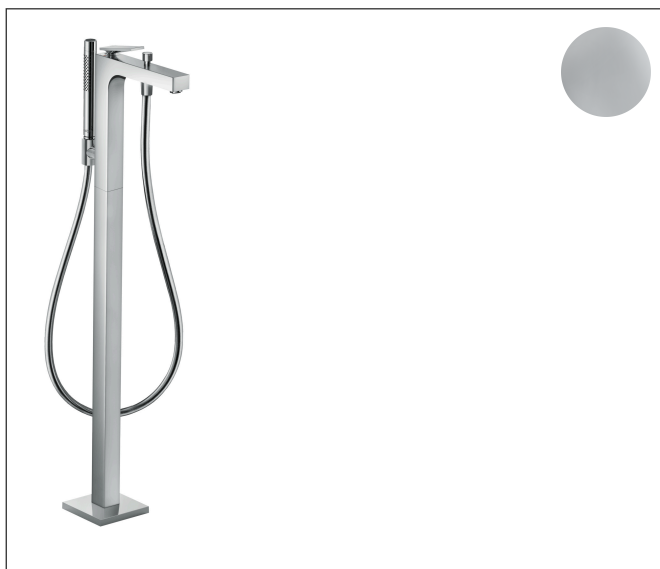

Brand AXOR
Art. Name **AXOR Citterio** Freestanding Tub Filler Trim with 1.75 GPM Handshower
Art. Nr. 39440001
Surface chrome
Pos. 1

Product Picture

Technology

Spray Types

Features

- Consists of: Freestanding tub filler trim, Baton handshower, Handshower hose, Handshower holder
- spray type mixer: Aerated spray
- spray type hand shower: Rain, Mono
- Ceramic cartridge
- diverter with automatic resetting
- protected against backflow, according to DIN EN 1717