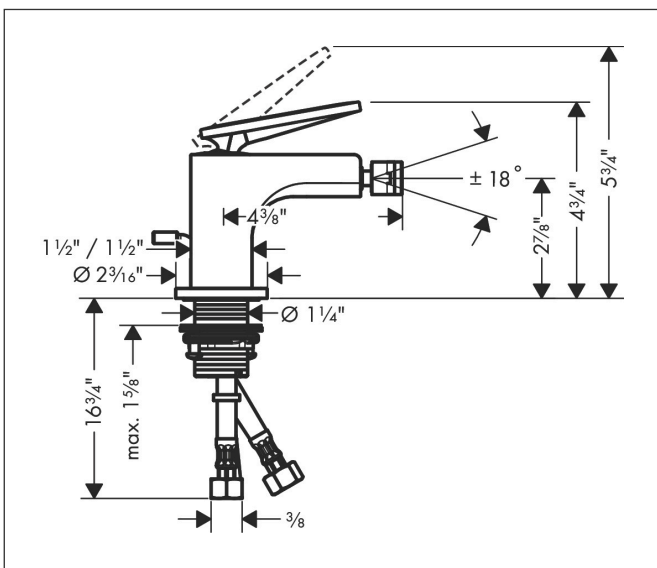

Brand	AXOR
Art. Name	AXOR Citterio Single-Hole Bidet Faucet - Rhombic Cut
Art. Nr.	39201001
Surface	Chrome
Pos.	1

Product Picture

Features

- Consists of: single-hole bidet faucet, drain valve set
- Spout height: 3 Inch
- Aerator with ball pivot
- Spray pattern: Aerated spray
- Maximum flow rate (at 3 bar): 5.7 l/min
- Ceramic cartridge
- Pop-up drain G 1

Drawing

Technology

Brand AXOR
Art. Name **AXOR Citterio** Single-Hole Bidet Faucet - Rhombic Cut
Art. Nr. 39201001
Surface Chrome
Pos. 1

Spare Parts Drawings for build year: >08/21

Brand AXOR
 Art. Name **AXOR Citterio** Single-Hole Bidet Faucet - Rhombic Cut
 Art. Nr. 39201001
 Surface Chrome
 Pos. 1

Spare parts list for build year: >08/21

Pos.	Description	Article number
1	handle	94383000
2	O-ring 30x1,5	98433000
3	O-ring 11x1	92924000
4	nut	94092000
5	O-ring 29x2	98391000
6	O-ring 25x1,5	98146000
7	cartridge, assy	92900000
8	seal	93383000
9	adapter for cartridge	98866000
10	O-ring 23x2	98398000
11	ball joint	97362000
12	aerator laminar M16x1 (7 l/min)	97360000
13	O-ring 33x1,5	98164000
14	escutcheon	95668000
15	fixing set (Ø 32)	13961000
16	lever collar	97548000
17	connection hose 18½" M8x0,75 3/8"	96321001
18	O-ring 7x1,5	98422000
19	pull rod	96923000
a	pop up waste	88509000