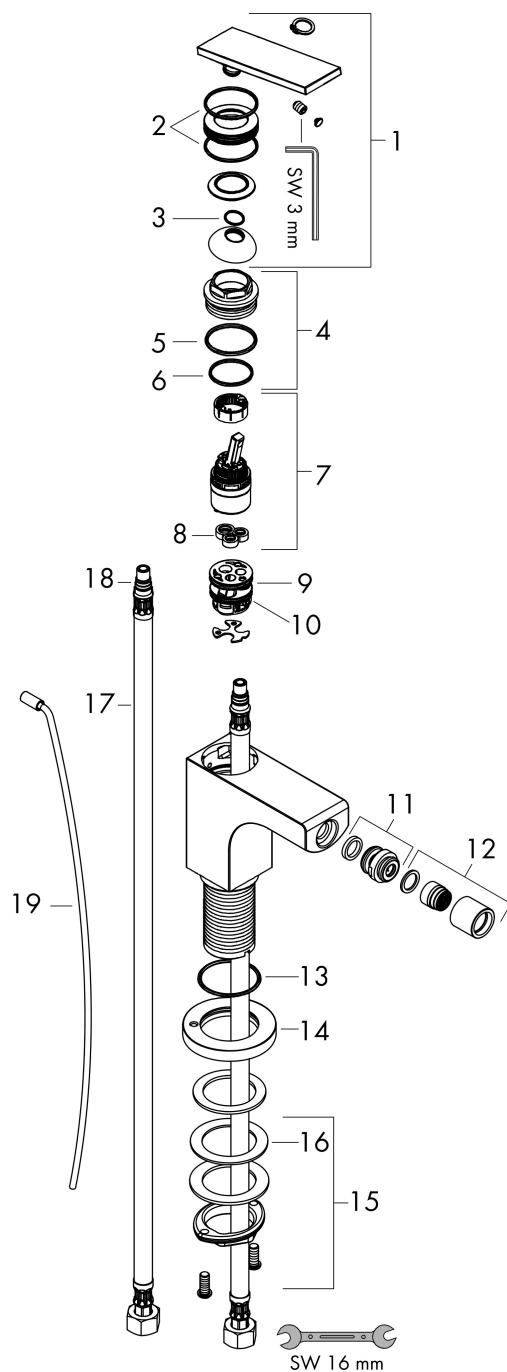

Brand	AXOR
Art. Name	AXOR Citterio Single-Hole Bidet Faucet - Rhombic Cut
Art. Nr.	39201001
Surface	Chrome
Pos.	1

Product Picture

Features

- Consists of: single-hole bidet faucet, drain valve set
- Spout height: 3 Inch
- Aerator with ball pivot
- Spray pattern: Aerated spray
- Maximum flow rate (at 3 bar): 5.7 l/min
- Ceramic cartridge
- Pop-up drain G 1

Drawing

Technology

Brand AXOR
Art. Name **AXOR Citterio** Single-Hole Bidet Faucet - Rhombic Cut
Art. Nr. 39201001
Surface Chrome
Pos. 1

Spare Parts Drawings for build year: >08/21

Brand AXOR
 Art. Name **AXOR Citterio** Single-Hole Bidet Faucet - Rhombic Cut
 Art. Nr. 39201001
 Surface Chrome
 Pos. 1

Spare parts list for build year: >08/21

Pos.	Description	Article number
1	handle	94383000
2	O-ring 30x1,5	98433000
3	O-ring 11x1	92924000
4	nut	94092000
5	O-ring 29x2	98391000
6	O-ring 25x1,5	98146000
7	cartridge, assy	92900000
8	seal	93383000
9	adapter for cartridge	98866000
10	O-ring 23x2	98398000
11	ball joint	97362000
12	aerator laminar M16x1 (7 l/min)	97360000
13	O-ring 33x1,5	98164000
14	escutcheon	95668000
15	fixing set (Ø 32)	13961000
16	lever collar	97548000
17	connection hose 18½" M8x0,75 3/8"	96321001
18	O-ring 7x1,5	98422000
19	pull rod	96923000
a	pop up waste	88509000