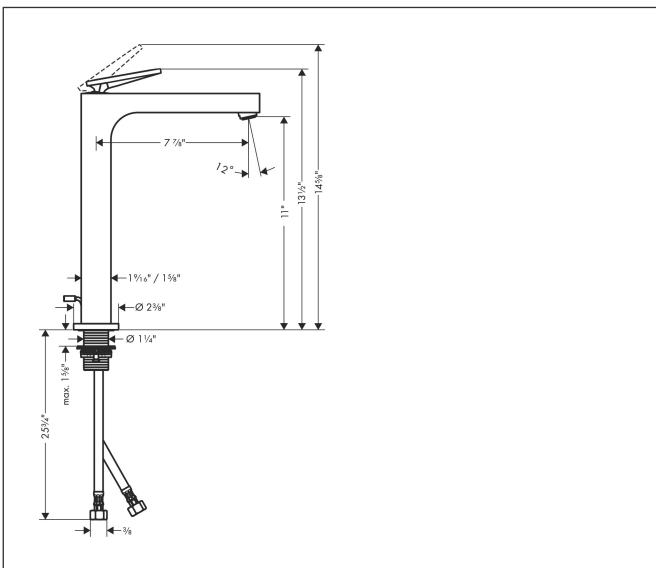

Brand AXOR
Art. Name **AXOR Citterio** Single-Hole Faucet 280, 1.2 GPM, without Pop-up Drain
Art. Nr. 39021001
Surface Chrome
Pos. 1

Product Picture

Features

- Handle design: lever handle
- Spray pattern: Aerated spray
- Maximum flow rate (at 3 bar): 4.5 l/min
- Ceramic cartridge

Drawing

Technology

Brand AXOR
Art. Name **AXOR Citterio** Single-Hole Faucet 280, 1.2 GPM, without Pop-up Drain
Art. Nr. 39021001
Surface Chrome
Pos. 1

Spare Parts Drawings for build year: >08/21

Brand AXOR
 Art. Name **AXOR Citterio** Single-Hole Faucet 280, 1.2 GPM, without Pop-up Drain
 Art. Nr. 39021001
 Surface Chrome
 Pos. 1

Spare parts list for build year: >08/21

Pos.	Description	Article number
1	handle	94091000
2	O-ring 30x1,5	98433000
3	O-ring 11x1	92924000
4	nut	94092000
5	O-ring 29x2	98391000
6	O-ring 25x1,5	98146000
7	cartridge, assy	92900000
8	seal	93383000
9	adapter for cartridge	98866000
10	O-ring 23x2	98398000
11	aerator M24x1 (4,5 l/min)	92880000
12	special tool	95290000
13	O-ring 36x2	98156000
14	escutcheon	97807000
15	fixing set (Ø 32)	13961000
16	lever collar	97548000
17	connection hose 35½" M8x0,75 3/8"	96316001
18	O-ring 7x1,5	98422000