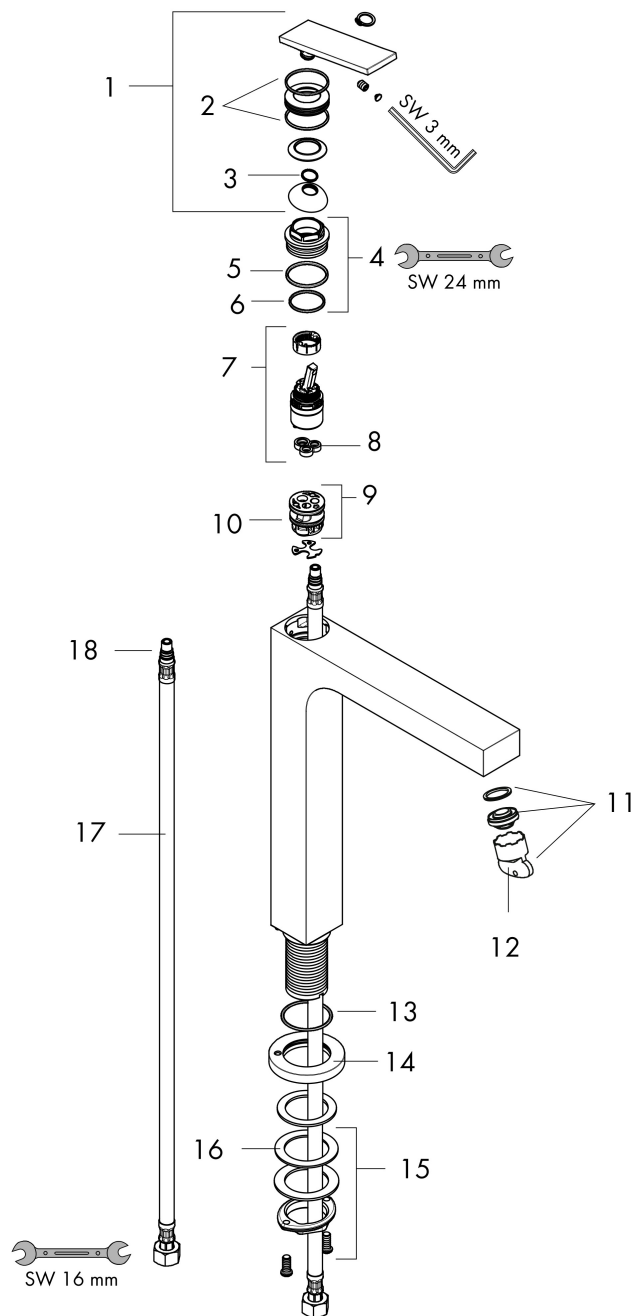

Brand AXOR
Art. Name **AXOR Citterio** Single-Hole Faucet 280, 1.2 GPM, without Pop-up Drain
Art. Nr. 39021001
Surface Chrome
Pos. 1

Product Picture

Features

- Handle design: lever handle
- Spray pattern: Aerated spray
- Maximum flow rate (at 3 bar): 4.5 l/min
- Ceramic cartridge

Drawing

Technology

Brand AXOR
Art. Name **AXOR Citterio** Single-Hole Faucet 280, 1.2 GPM, without Pop-up Drain
Art. Nr. 39021001
Surface Chrome
Pos. 1

Spare Parts Drawings for build year: >08/21

Brand AXOR
 Art. Name **AXOR Citterio** Single-Hole Faucet 280, 1.2 GPM, without Pop-up Drain
 Art. Nr. 39021001
 Surface Chrome
 Pos. 1

Spare parts list for build year: >08/21

Pos.	Description	Article number
1	handle	94091000
2	O-ring 30x1,5	98433000
3	O-ring 11x1	92924000
4	nut	94092000
5	O-ring 29x2	98391000
6	O-ring 25x1,5	98146000
7	cartridge, assy	92900000
8	seal	93383000
9	adapter for cartridge	98866000
10	O-ring 23x2	98398000
11	aerator M24x1 (4,5 l/min)	92880000
12	special tool	95290000
13	O-ring 36x2	98156000
14	escutcheon	97807000
15	fixing set (Ø 32)	13961000
16	lever collar	97548000
17	connection hose 35½" M8x0,75 3/8"	96316001
18	O-ring 7x1,5	98422000