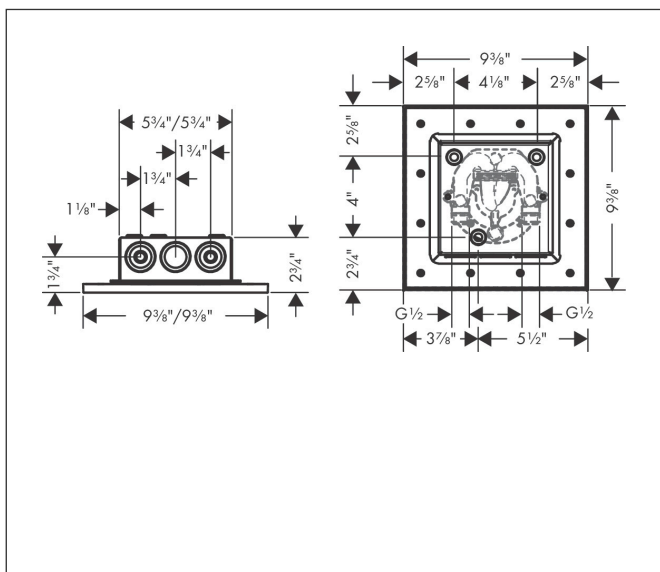

Brand AXOR
 Art. Name **AXOR ShowerSolutions** Showerhead 250 Square 2-Jet, 1.75 GPM
 Art. Nr. 35315341
 Surface brushed black chrome
 Pos. 1

Product Picture

Features

- Consists of: Showerhead, Green Diverter
- Shower head size: 250 x 250 mm
- Spray modes: PowderRain, Intense PowderRain
- Select button on thermostat
- Dynamic spray nozzles move out while using
- Flow: 1.75 GPM (6.6 L/Min)
- Showerhead removable for cleaning

Drawing

Technology

Spray Types