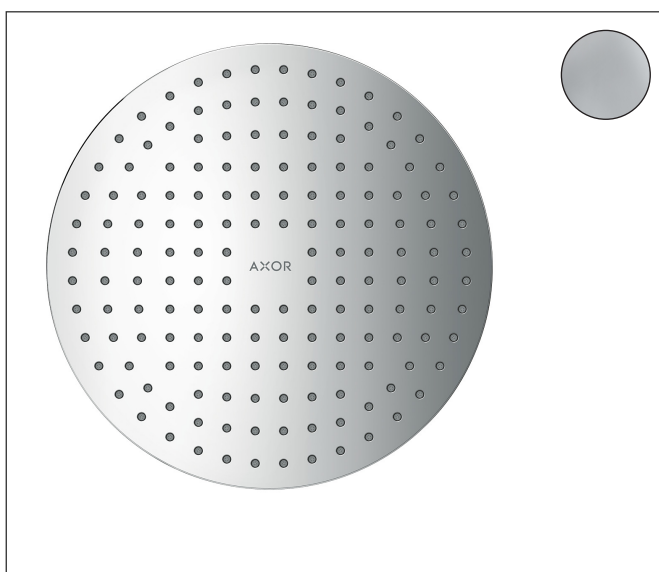

Brand AXOR
 Art. Name **AXOR ShowerSolutions** Showerhead 250 2-Jet, Flush Ceiling Mount, 2.5 GPM
 Art. Nr. 35298001
 Surface Chrome
 Pos. 1

Product Picture

Features

- Consists of: overhead shower
- Showerhead size: 250 mm
- Spray pattern: PowderRain, Intense PowderRain
- Maximum flow rate (at 3 bar): 9.5 l/min
- Adjustment with shift on thermostat
- Dynamic spray nozzles move out while using
- Overhead shower removable for cleaning
- ServiceCard with sieve can be removed without tools for cleaning purpose

Drawing

Technology

Spray Types