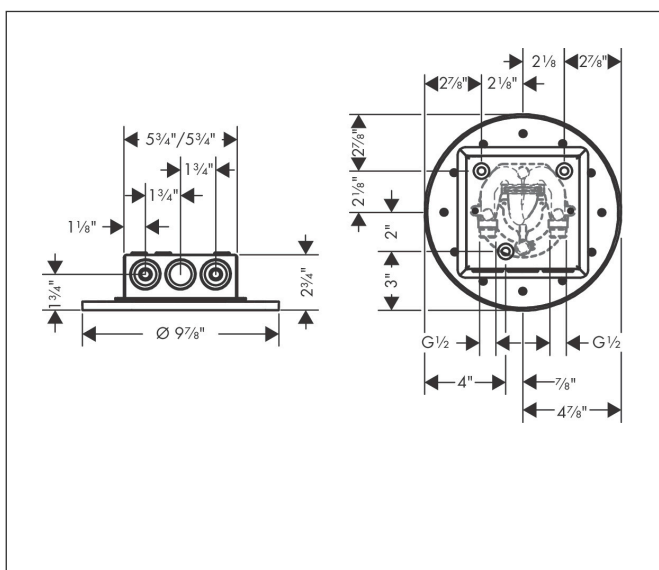

Brand AXOR
 Art. Name **AXOR ShowerSolutions** Showerhead 250 2-Jet, Flush Ceiling Mount, 2.5 GPM
 Art. Nr. 35298001
 Surface Chrome
 Pos. 1

Product Picture

Features

- Consists of: overhead shower
- Showerhead size: 250 mm
- Spray pattern: PowderRain, Intense PowderRain
- Maximum flow rate (at 3 bar): 9.5 l/min
- Adjustment with shift on thermostat
- Dynamic spray nozzles move out while using
- Overhead shower removable for cleaning
- ServiceCard with sieve can be removed without tools for cleaning purpose

Drawing

Technology

Spray Types