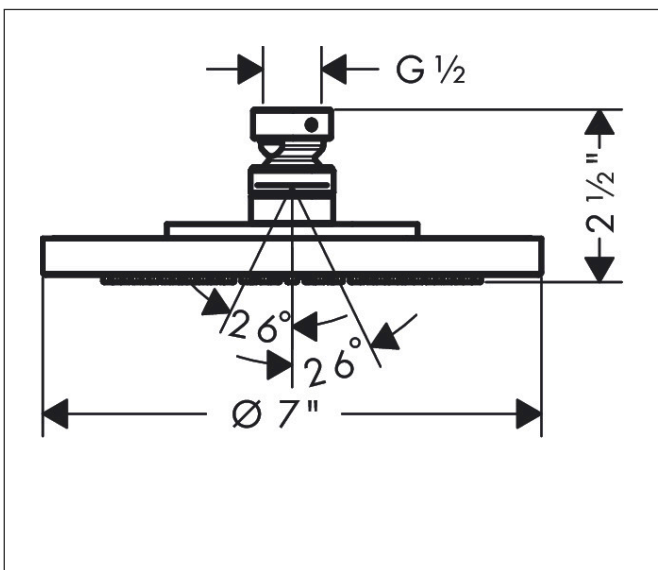

Brand	AXOR
Art. Name	AXOR Starck Showerhead 180 1-Jet, 1.75 GPM PowderRain
Art. Nr.	28618341
Surface	brushed black chrome
Pos.	1

Product Picture

Features

- Shower head size: 180 mm
- Spray modes: PowderRain
- 180 no-clog spray channels
- Spray face finish: Fully-finished matching spray face
- Flow: 1.75 GPM (6.6 L/Min)
- Spray face removable for cleaning

Drawing

Technology

Spray Types